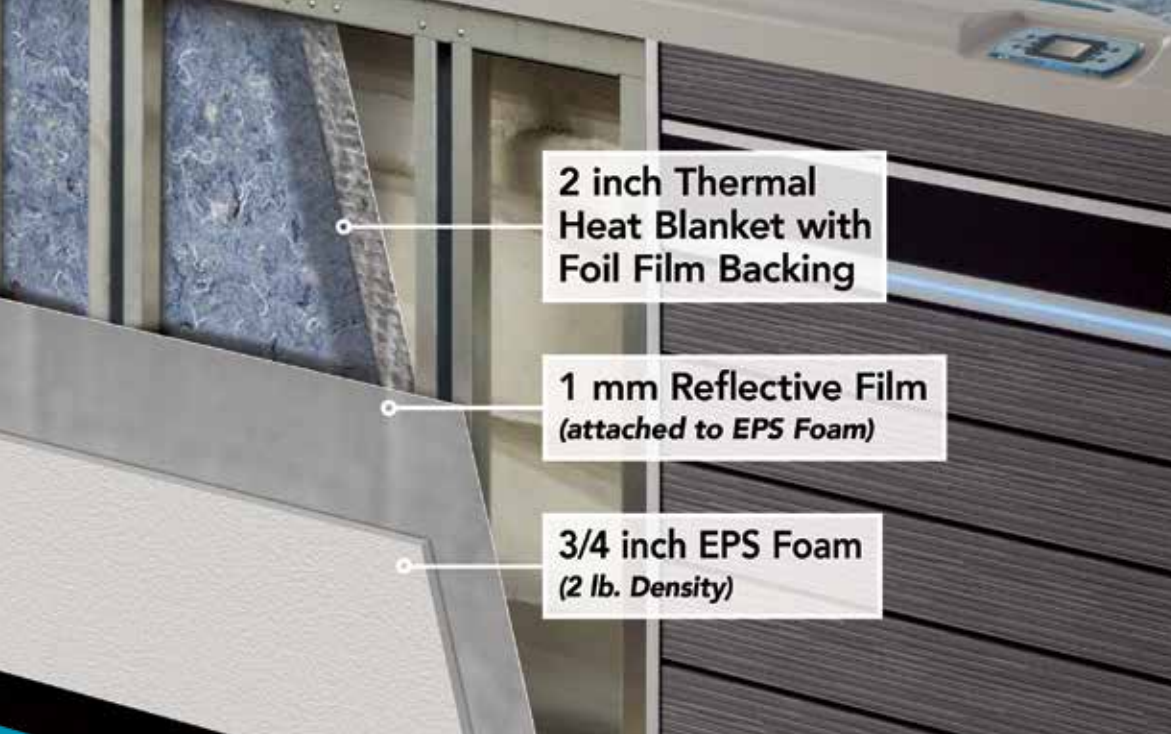

2 inch Thermal Heat Blanket with Foil Film Backing

1 mm Reflective Film (attached to EPS Foam)

3/4 inch EPS Foam (2 lb. Density)

◀ Energy Efficiency

Keeping your energy bill low is important. The Tri-Thermic™ Barrier System, a standard feature on all Fitness and Exercise Systems, provides three layers of insulation to conserve heat, enhance the energy efficiency, and lower operating costs.

The system's three layers include a three-quarter inch, two-pound density EPS (Expanded Polystyrene) foam and reflective film attached to the inside of the cabinet, combined with a two-inch thick heat blanket made of high-quality recycled textile fibers and foil film, attached on the inside of the steel frame. Together these materials provide maximum thermal performance.

The Tri-Thermic™ Barrier achieves certification to current California Energy Commission (CEC) and APSP 14 National Standards and already meets the upcoming 2018 CEC standards.