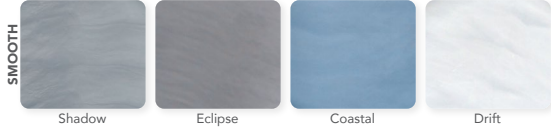

Shell: Eclipse

Shell: Eclipse | Cabinet: Charcoal

PERMASHELL™ COLORS

LEGACY SERIES

NATURAL SERIES

PERMAWOOD™ CABINET COLORS

Color samples are for reference only. Actual product color may vary slightly. Nordic Products Inc. reserves the right to change any specifications without notice.