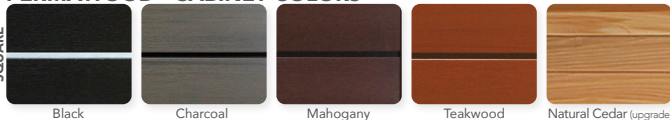

PERMAWOOD™ CABINET COLORS

Color samples are for reference only. Actual product color may vary slightly. Nordic Products Inc. reserves the right to change any specifications without notice.