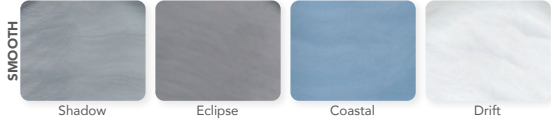

Shell: Glacier White

Shell: White | Cabinet: Mahogany

## PERMASHELL™ COLORS

LEGACY SERIES

NATURAL SERIES