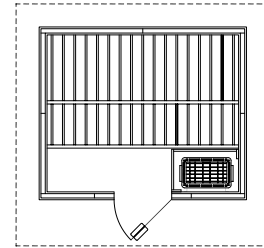

# PATIO SAUNAS

P45 - 4'x5' \*

\* Dashed line = roof overhang

P46 - 4'x6' \*

\* Dashed line = roof overhang

P56 - 5'x6' \*

\* Dashed line = roof overhang

P57 - 5'x7' \*

\* Dashed line = roof overhang