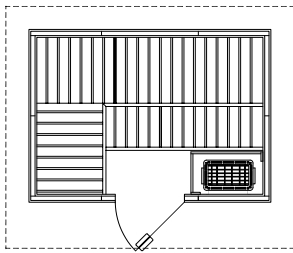

# PATIO SAUNAS

P45 - 4'x5' \*

\* Dashed line = roof overhang

P46 - 4'x6' \*

\* Dashed line = roof overhang

P56 - 5'x6' \*

\* Dashed line = roof overhang

P57 - 5'x7' \*

\* Dashed line = roof overhang