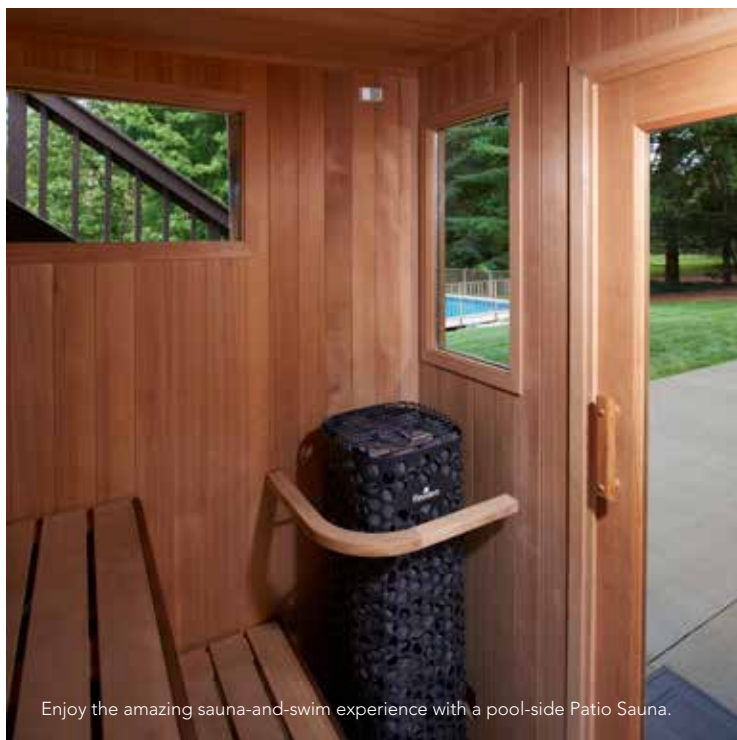

"EURO" PATIO SAUNA

An attractive variation of the popular Patio Sauna, the Euro outdoor sauna gives greater flexibility on where it can be installed, and a more contemporary European style design.

The Euro outdoor sauna includes:

- The same features as the standard Patio (see list below).
- Roof is single sloped.
- Interior can be sauna only or with changing room.
- Install under a deck, on a deck, or on other level patio-type surfaces.
- Having a backyard sauna has never been easier!

PATIO AND EURO PATIO SAUNAS INCLUDE THE FOLLOWING STANDARD FEATURES

- Nordic White Spruce walls and ceiling interior, Abachi backrests, headrests, heater guard and duckboard; optional Western Red Cedar or Canadian Hemlock interior
- Clear Western Red Cedar exterior
- Prebuilt, prefitted wall and ceiling panels all completely blind nailed
- Built-in floor with attractive water resistant vinyl flooring
- Constructed on cedar runners
- Cathedral ceiling on Patio and single-slope ceiling on Euro Patio
- Designer Heater with Pure 2.0 digital control
- Bucket, ladle, and thermometer
- Low voltage backrest lighting
- Roof kit in easy-to-install panels

Options Available

- Metal roof optional on P45, P46, P56 and P57
- Heater Upgrade: Himalaya

Enjoy the amazing sauna-and-swim experience with a pool-side Patio Sauna.