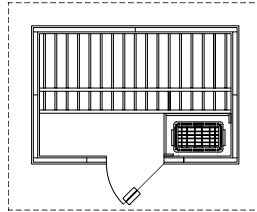

### Options Available

- Metal roof optional on P45, P46, P56 and P57
- Heater Upgrade: Himalaya

Enjoy the amazing sauna-and-swim experience with a pool-side Patio Sauna.

Euro Patio with woodburner

Euro Patio sauna with changing room.

# PATIO SAUNAS

P45 - 4'x5' \*

\* Dashed line = roof overhang

P46 - 4'x6' \*

\* Dashed line = roof overhang

P56 - 5'x6' \*

\* Dashed line = roof overhang

P57 - 5'x7' \*