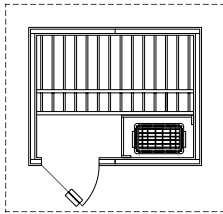

# PATIO SAUNAS

P45 - 4'x5' \*

\* Dashed line = roof overhang

P46 - 4'x6' \*

\* Dashed line = roof overhang

P56 - 5'x6' \*

\* Dashed line = roof overhang

P57 - 5'x7' \*