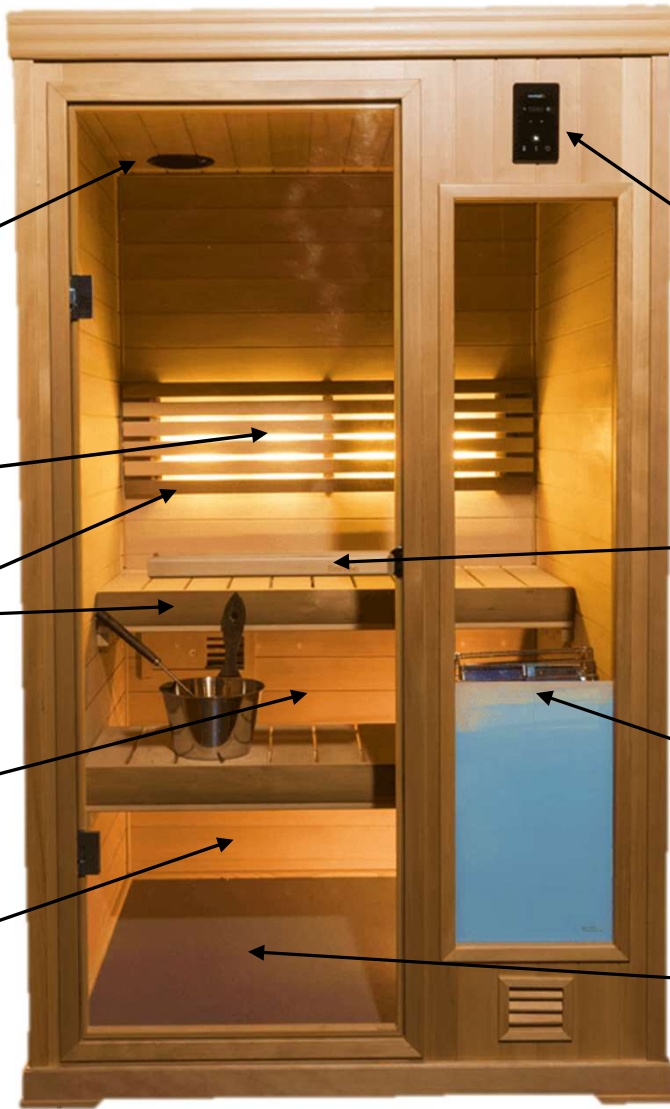

Hallmark 44

BLUETOOTH SOUND SYSTEM

Integral state-of-the-art sound with heat-resistant speakers. Just pair with your BT-ready device

IN-BACKREST LED LIGHTING

Great for reading and mood creation

TWO-TONED WOOD ACCENTS

Providing a beautiful light & dark contrast inside the sauna

ALL-GLASS DOOR

Non-claustrophobic feel with a clean, contemporary look

CANADIAN HEMLOCK INSIDE & OUT

Responsibly harvested sauna wood sealed with bio-friendly furniture grade finish

SaunaLogic2 CONTROL SYSTEM

Proprietary state-of-the-art control features an optional mobile app to control the sauna from your mobile device from anywhere you have cellphone service.

COMBINATION DOOR HANDLE

It's a door handle, a tablet/phone holder, AND a towel bar all in one!

STAINLESS STEEL HEATER

Finnish-made industry-leading heater engineered & patented by Finnish designers

INTEGRAL VINYL FLOORING

Water-resistant for easy care & cleaning