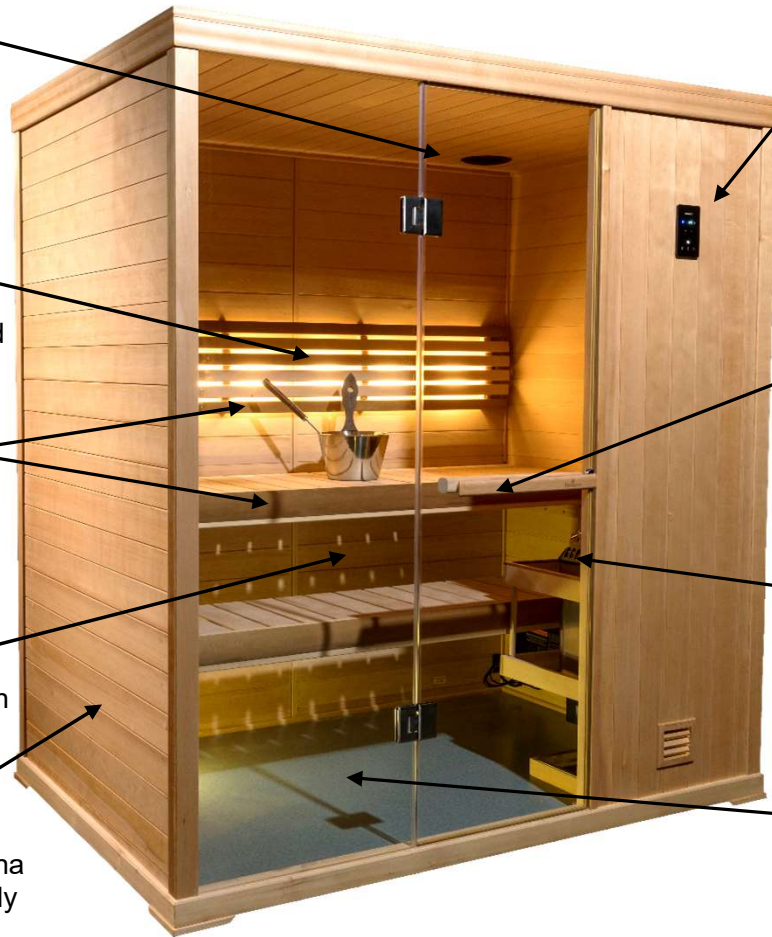

Providing a beautiful light & dark contrast inside the sauna

ALL-GLASS FRONT

Non-claustrophobic feel with a clean, contemporary look

CANADIAN HEMLOCK INSIDE & OUT

Responsibly harvested sauna wood sealed with bio-friendly furniture grade finish

SaunaLogic2 CONTROL SYSTEM

Proprietary state-of-the-art control features an optional mobile app to control the sauna from your mobile device from anywhere you have cellphone service.

COMBINATION DOOR HANDLE