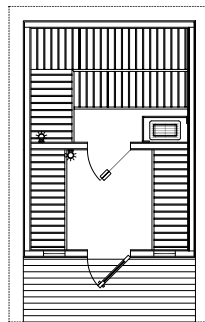

### METRO SERIES SAUNAS INCLUDE

- Four sizes/models with all-glass interior door
- Insulated 4<sup>1</sup>/<sub>4</sub>" panels for walls, ceiling and roof
- Nordic Spruce T&G on interior
- Cedar exterior
- Changing room standard on MS 710, 811 and 812
- Prehung exterior door with window and grid (optional)
- Sauna interior includes Abachi pre-built benches, backrests, headrests, heater guard, floor boards
- Sauna heater, rocks and separate control panel
- Bucket, ladle, one or two wall lights, thermometer
- Changing room interior includes prebuilt bench, backrest and 4-peg clothes hanger
- Windows with insulated, tempered glass and grids (optional)

# METRO SAUNAS

MS77 (7x7 sauna & 3x7 porch)

MS Resort (7x10 or 8x12 sauna, 4x10 or 4x12 porch - seating for 8-14)

MS710 W/Storage room option

MS710 (5x7 sauna, 5x7 changing room & 4x10 porch)

MS811 (6x8 sauna, 5x8 changing room & 3x8 porch)

MS812 W/Toilet/Shower option

MS812 (6x8 sauna, 6x8 changing room & 4x12 porch)

MS812 W/Sunburst interior & Pikkutonttu heater

Other customizable options available. Consult dealer or Finnleo for more details.