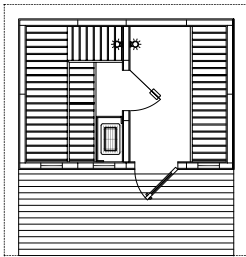

### METRO SERIES SAUNAS INCLUDE

- Four sizes/models with all-glass interior door
- Insulated 4<sup>1</sup>/<sub>4</sub>" panels for walls, ceiling and roof
- Nordic Spruce T&G on interior
- Cedar exterior
- Changing room standard on MS 710, 811 and 812
- Prehung exterior door with window and grid (optional)
- Sauna interior includes Abachi pre-built benches, backrests, headrests, heater guard, floor boards
- Sauna heater, rocks and separate control panel
- Bucket, ladle, one or two wall lights, thermometer
- Changing room interior includes prebuilt bench, backrest and 4-peg clothes hanger
- Windows with insulated, tempered glass and grids (optional)

# METRO SAUNAS

MS77 (7x7 sauna & 3x7 porch)

MS Resort (7x10 or 8x12 sauna, 4x10 or 4x12 porch - seating for 8-14)

MS710 W/Storage room option

MS710 (5x7 sauna, 5x7 changing room & 4x10 porch)

MS811 (6x8 sauna, 5x8 changing room & 3x8 porch)

MS812 W/Toilet/Shower option

MS812 (6x8 sauna, 6x8 changing room & 4x12 porch)

MS812 W/Sunburst interior & Pikkutonttu heater

Other customizable options available. Consult dealer or Finnleo for more details.