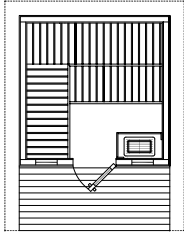

METRO SAUNAS

MS77 (7x7 sauna & 3x7 porch)