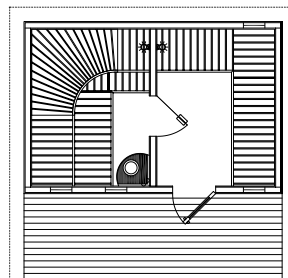

### METRO SERIES SAUNAS INCLUDE

- Four sizes/models with all-glass interior door
- Insulated 4<sup>1</sup>/<sub>4</sub>" panels for walls, ceiling and roof
- Nordic Spruce T&G on interior
- Cedar exterior
- Changing room standard on MS 710, 811 and 812
- Prehung exterior door with window and grid (optional)
- Sauna interior includes Abachi pre-built benches, backrests, headrests, heater guard, floor boards
- Sauna heater, rocks and separate control panel
- Bucket, ladle, one or two wall lights, thermometer
- Changing room interior includes prebuilt bench, backrest and 4-peg clothes hanger
- Windows with insulated, tempered glass and grids (optional)

# METRO SAUNAS

MS77 (7x7 sauna & 3x7 porch)

MS Resort (7x10 or 8x12 sauna, 4x10 or 4x12 porch - seating for 8-14)

MS710 W/Storage room option

MS710 (5x7 sauna, 5x7 changing room & 4x10 porch)

MS811 (6x8 sauna, 5x8 changing room & 3x8 porch)

MS812 W/Toilet/Shower option

MS812 (6x8 sauna, 6x8 changing room & 4x12 porch)

MS812 W/Sunburst interior & Pikkutonttu heater

Other customizable options available. Consult dealer or Finnleo for more details.