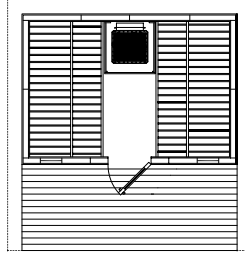

MS Resort (7x10 or 8x12 sauna, 4x10 or 4x12 porch - seating for 8-14)