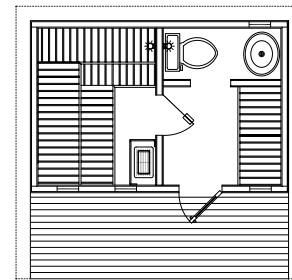

### METRO SERIES SAUNAS INCLUDE

- Four sizes/models with all-glass interior door
- Insulated 4<sup>1</sup>/<sub>4</sub>" panels for walls, ceiling and roof
- Nordic Spruce T&G on interior
- Cedar exterior
- Changing room standard on MS 710, 811 and 812
- Prehung exterior door with window and grid (optional)
- Sauna interior includes Abachi pre-built benches, backrests, headrests, heater guard, floor boards
- Sauna heater, rocks and separate control panel
- Bucket, ladle, one or two wall lights, thermometer
- Changing room interior includes prebuilt bench, backrest and 4-peg clothes hanger
- Windows with insulated, tempered glass and grids (optional)

# METRO SAUNAS

MS77 (7x7 sauna & 3x7 porch)

MS Resort (7x10 or 8x12 sauna, 4x10 or 4x12 porch - seating for 8-14)

MS710 W/Storage room option

MS710 (5x7 sauna, 5x7 changing room & 4x10 porch)

MS811 (6x8 sauna, 5x8 changing room & 3x8 porch)

MS812 W/Toilet/Shower option

MS812 (6x8 sauna, 6x8 changing room & 4x12 porch)

MS812 W/Sunburst interior & Pikkutonttu heater

Other customizable options available. Consult dealer or Finnleo for more details.