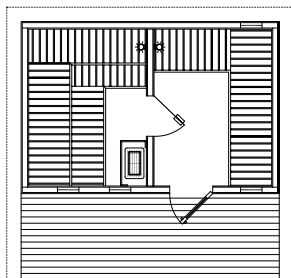

### METRO SERIES SAUNAS INCLUDE

- Four sizes/models with all-glass interior door
- Insulated 4<sup>1</sup>/<sub>4</sub>" panels for walls, ceiling and roof
- Nordic Spruce T&G on interior
- Cedar exterior
- Changing room standard on MS 710, 811 and 812
- Prehung exterior door with window and grid (optional)
- Sauna interior includes Abachi pre-built benches, backrests, headrests, heater guard, floor boards
- Sauna heater, rocks and separate control panel
- Bucket, ladle, one or two wall lights, thermometer
- Changing room interior includes prebuilt bench, backrest and 4-peg clothes hanger
- Windows with insulated, tempered glass and grids (optional)

# METRO SAUNAS

MS77 (7x7 sauna & 3x7 porch)

MS Resort (7x10 or 8x12 sauna, 4x10 or 4x12 porch - seating for 8-14)

MS710 W/Storage room option

MS710 (5x7 sauna, 5x7 changing room & 4x10 porch)

MS811 (6x8 sauna, 5x8 changing room & 3x8 porch)

MS812 W/Toilet/Shower option

MS812 (6x8 sauna, 6x8 changing room & 4x12 porch)

MS812 W/Sunburst interior & Pikkutonttu heater

Other customizable options available. Consult dealer or Finnleo for more details.