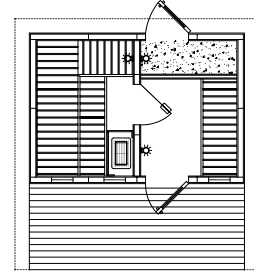

### METRO SERIES SAUNAS INCLUDE

- Four sizes/models with all-glass interior door
- Insulated 4<sup>1</sup>/<sub>4</sub>" panels for walls, ceiling and roof
- Nordic Spruce T&G on interior
- Cedar exterior
- Changing room standard on MS 710, 811 and 812
- Prehung exterior door with window and grid (optional)
- Sauna interior includes Abachi pre-built benches, backrests, headrests, heater guard, floor boards
- Sauna heater, rocks and separate control panel
- Bucket, ladle, one or two wall lights, thermometer
- Changing room interior includes prebuilt bench, backrest and 4-peg clothes hanger
- Windows with insulated, tempered glass and grids (optional)

# METRO SAUNAS

MS77 (7x7 sauna & 3x7 porch)

MS Resort (7x10 or 8x12 sauna, 4x10 or 4x12 porch - seating for 8-14)

MS710 W/Storage room option

MS710 (5x7 sauna, 5x7 changing room & 4x10 porch)

MS811 (6x8 sauna, 5x8 changing room & 3x8 porch)

MS812 W/Toilet/Shower option

MS812 (6x8 sauna, 6x8 changing room & 4x12 porch)

MS812 W/Sunburst interior & Pikkutonttu heater

Other customizable options available. Consult dealer or Finnleo for more details.