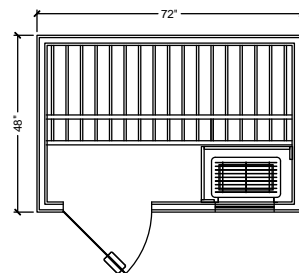

NORTHSTAR INDOOR SAUNA NSI-46

This 4'x6' sauna is ideal for two or three people, including a top bench long enough to comfortably lie down.

The NSI-46 includes a Viki 4.5 kW stainless steel heater and SaunaLogic2 control.

NORTHSTAR INDOOR SAUNA NSI-56

The NSI-56, only 30 sq. ft. in size, feels surprisingly roomy. With an O.D. of 5'x6', sauna bathers can comfortably lie down on the top bench or comfortably seat three, with room to sit on the lower bench for those wanting to sit in a lower-heat zone. The sauna includes a Viki 6.0 kW stainless steel heater with SaunaLogic2 control and mobile app.