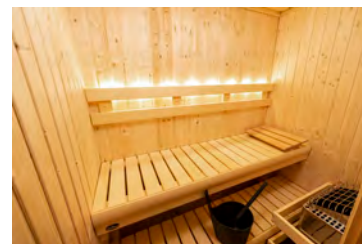

NORTHSTAR INDOOR SAUNA NSI-46

This 4'x6' sauna is ideal for two or three people, including a top bench long enough to comfortably lie down.

The NSI-46 includes a Viki 4.5 kW stainless steel heater and SaunaLogic2 control.

NORTHSTAR INDOOR SAUNA NSI-56

The NSI-56, only 30 sq. ft. in size, feels surprisingly roomy. With an O.D. of 5'x6', sauna bathers can comfortably lie down on the top bench or comfortably seat three, with room to sit on the lower bench for those wanting to sit in a lower-heat zone. The sauna includes a Viki 6.0 kW stainless steel heater with SaunaLogic2 control and mobile app.