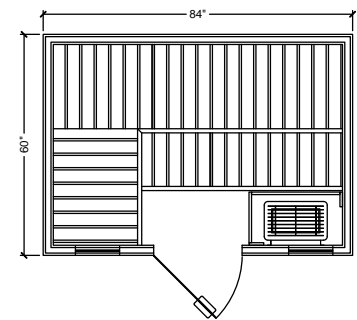

NORTHSTAR INDOOR SAUNA NSI-57

The NSI-57, one of our most popular models, is amazingly roomy, yet only takes up 35 sq. ft. of floor space. With an L-shaped top bench, it comfortably seats four or five people and plenty of room for two to lie down.

The NSI-57 includes a Viki 6.0 kW stainless steel heater with SaunaLogic2 control and mobile app.