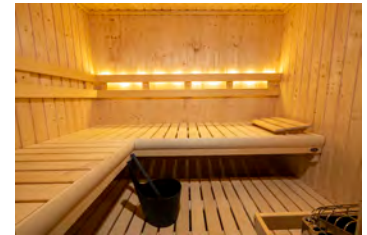

# NORTHSTAR OUTDOOR SAUNA NSO-57

Our roomiest NorthStar Outdoor Sauna, the 5'x7' sauna includes an L-shaped top bench, with seating for five or two people lying down. The NSO-57 includes a Viki 6 kW stainless steel heater with SaunaLogic2 control and mobile app.

## WHY NORDIC WHITE SPRUCE?

Traditionally, saunas are built of Scandinavian, or Nordic whitewoods. Worldwide, 90% of all saunas are constructed of this wood type. All Finnleo NorthStar saunas have tongue and groove Nordic White Spruce (NWS) on the walls and ceiling. Finnleo NWS is always European Grade A, harvested from the tops of trees more than 70 years old, with tight living knots. All portions of the sauna which the skin touches (benches, backrests, headrests, heater guard, and door handles) are made of Clear Aspen or Abachi.

Because our Nordic White Spruce is grown in Finland, north of 60° (near the Arctic Circle) it's an unusual softwood without the usual porous characteristics. The light-colored wood, with its natural stain resistance, gives it a more spacious feel with a modern Nordic look.