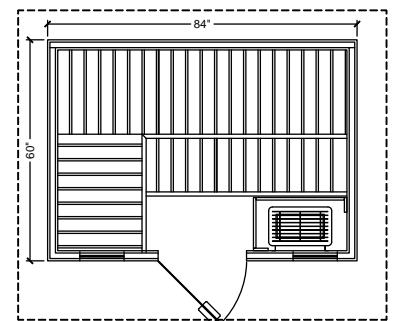

# NORTHSTAR OUTDOOR SAUNA NSO-57

Our roomiest NorthStar Outdoor Sauna, the 5'x7' sauna includes an L-shaped top bench, with seating for five or two people lying down. The NSO-57 includes a Viki 6 kW stainless steel heater with SaunaLogic2 control and mobile app.