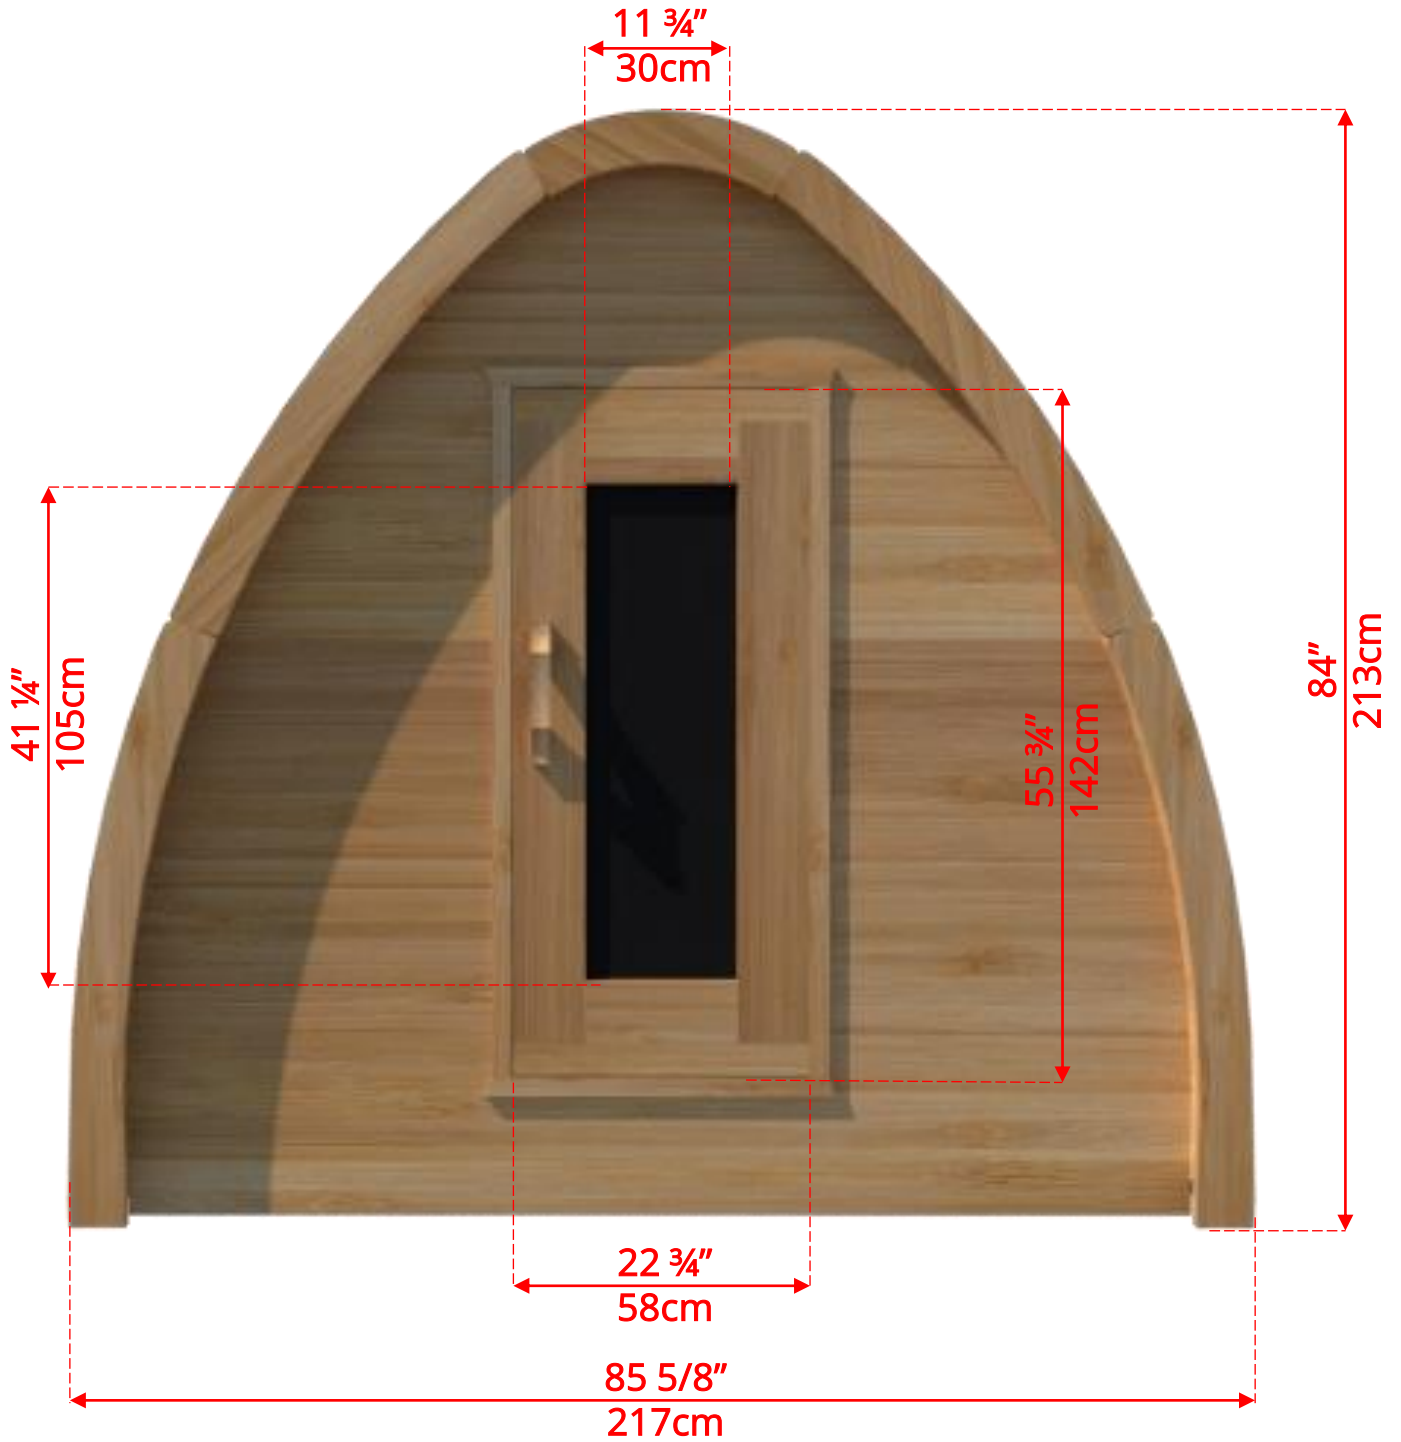

PSMINIC/PSMINICKN

7' x 7' Western Red Cedar Mini Pod Sauna with Changeroom

PSMINIC/PSMINICKN

7' x 7' Western Red Cedar Mini Pod Sauna with Changeroom

PSMINIC/PSMINICKN

7' x 7' Western Red Cedar Mini Pod Sauna with Changeroom

Side Wall Benches

PSMINIC/PSMINICKN

7' x 7' Western Red Cedar Mini Pod Sauna with Changeroom

Side Wall Benches

PSMINIC/PSMINICKN

7' x 7' Western Red Cedar Mini Pod Sauna with Changeroom

L Bench on Back & 1 Side Wall

PSMINIC/PSMINICKN

7' x 7' Western Red Cedar Mini Pod Sauna with Changeroom

L Bench on Back & 1 Side Wall

PSMINIC/PSMINICKN

7' x 7' Western Red Cedar Mini Pod Sauna with Changeroom

Wood Burning Heater
Only available with Side Wall Bench Option

PSMINIC/PSMINICKN

7' x 7' Western Red Cedar Mini Pod Sauna with Changeroom

Pod Shaped Window in Back Wall

59 ½" (151cm) x 42" (107cm)

Available with L Bench or Side wall bench layout

*** Only available with Electric Heater**