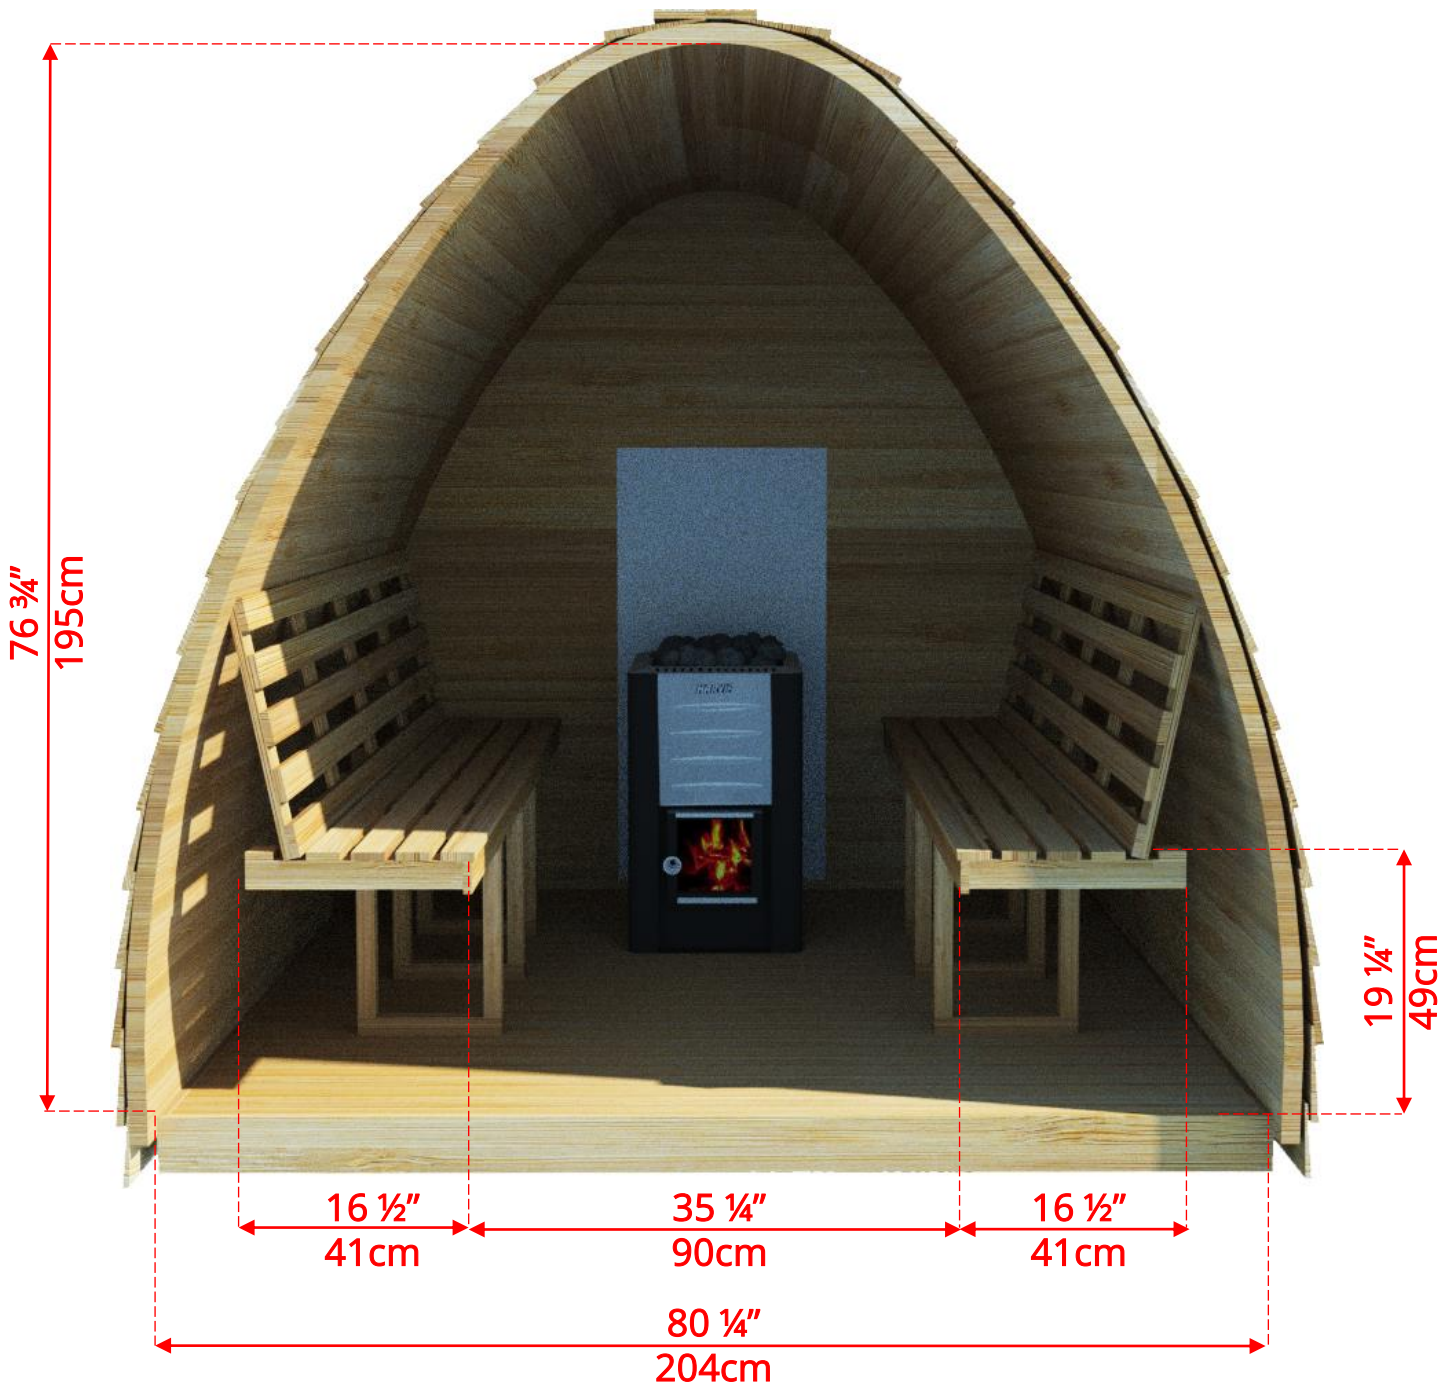

Side Wall Benches

PSMINIC/PSMINICKN

7' x 7' Western Red Cedar Mini Pod Sauna with Changeroom

Side Wall Benches

PSMINIC/PSMINICKN

7' x 7' Western Red Cedar Mini Pod Sauna with Changeroom

L Bench on Back & 1 Side Wall

PSMINIC/PSMINICKN

7' x 7' Western Red Cedar Mini Pod Sauna with Changeroom

L Bench on Back & 1 Side Wall

PSMINIC/PSMINICKN

7' x 7' Western Red Cedar Mini Pod Sauna with Changeroom

Wood Burning Heater
Only available with Side Wall Bench Option

PSMINIC/PSMINICKN

7' x 7' Western Red Cedar Mini Pod Sauna with Changeroom

Pod Shaped Window in Back Wall

59 ½" (151cm) x 42" (107cm)

Available with L Bench or Side wall bench layout

*** Only available with Electric Heater**

PSMINIC/PSMINICKN

7' x 7' Western Red Cedar Mini Pod Sauna with Changeroom

Rectangle Window in Back Wall

20" (50cm) x 30" (76cm)

Available with L Bench or Side wall bench layout

*** Only available with Electric Heater**