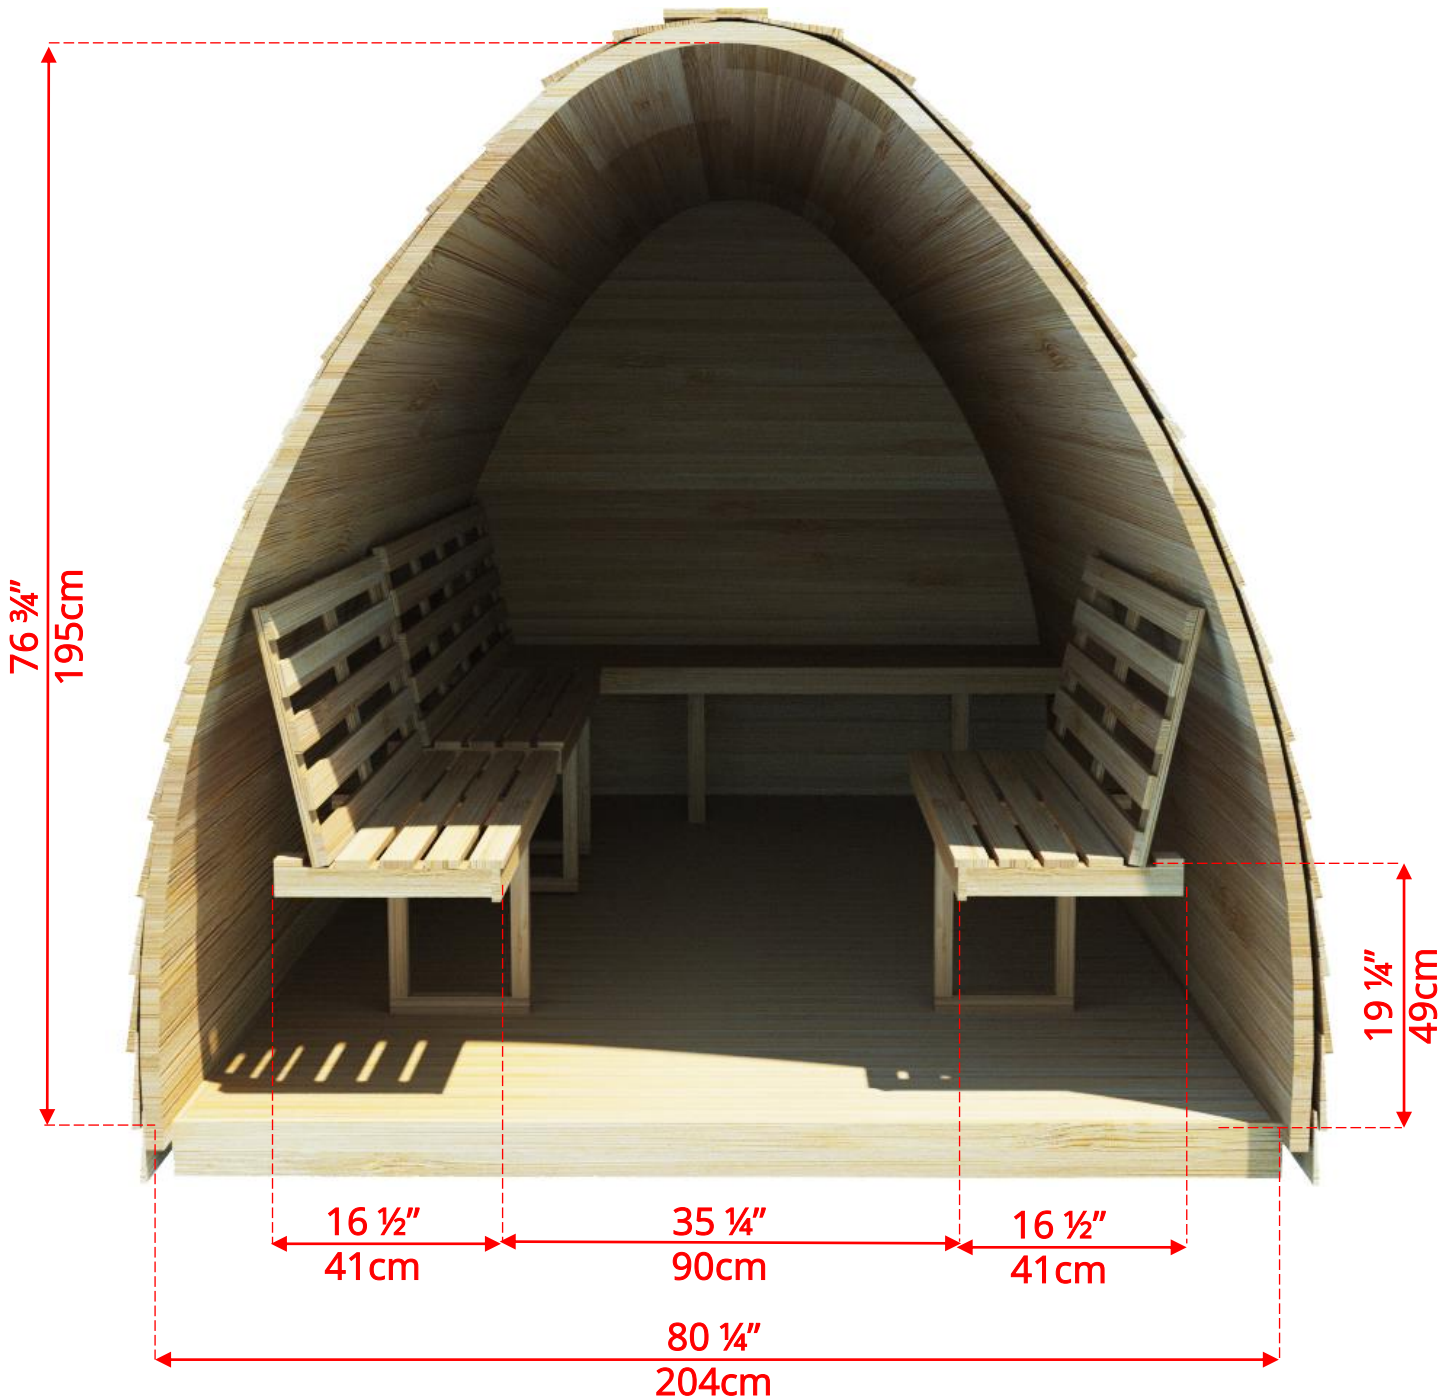

PSMINIC/PSMINICKN

7' x 7' Western Red Cedar Mini Pod Sauna with Changeroom

PSMINIC/PSMINICKN

7' x 7' Western Red Cedar Mini Pod Sauna with Changeroom

PSMINIC/PSMINICKN

7' x 7' Western Red Cedar Mini Pod Sauna with Changeroom

Side Wall Benches

PSMINIC/PSMINICKN

7' x 7' Western Red Cedar Mini Pod Sauna with Changeroom

Side Wall Benches

PSMINIC/PSMINICKN

7' x 7' Western Red Cedar Mini Pod Sauna with Changeroom

L Bench on Back & 1 Side Wall

PSMINIC/PSMINICKN

7' x 7' Western Red Cedar Mini Pod Sauna with Changeroom

L Bench on Back & 1 Side Wall

PSMINIC/PSMINICKN

7' x 7' Western Red Cedar Mini Pod Sauna with Changeroom

Wood Burning Heater
Only available with Side Wall Bench Option

PSMINIC/PSMINICKN

7' x 7' Western Red Cedar Mini Pod Sauna with Changeroom

Pod Shaped Window in Back Wall

59 ½" (151cm) x 42" (107cm)

Available with L Bench or Side wall bench layout

*** Only available with Electric Heater**