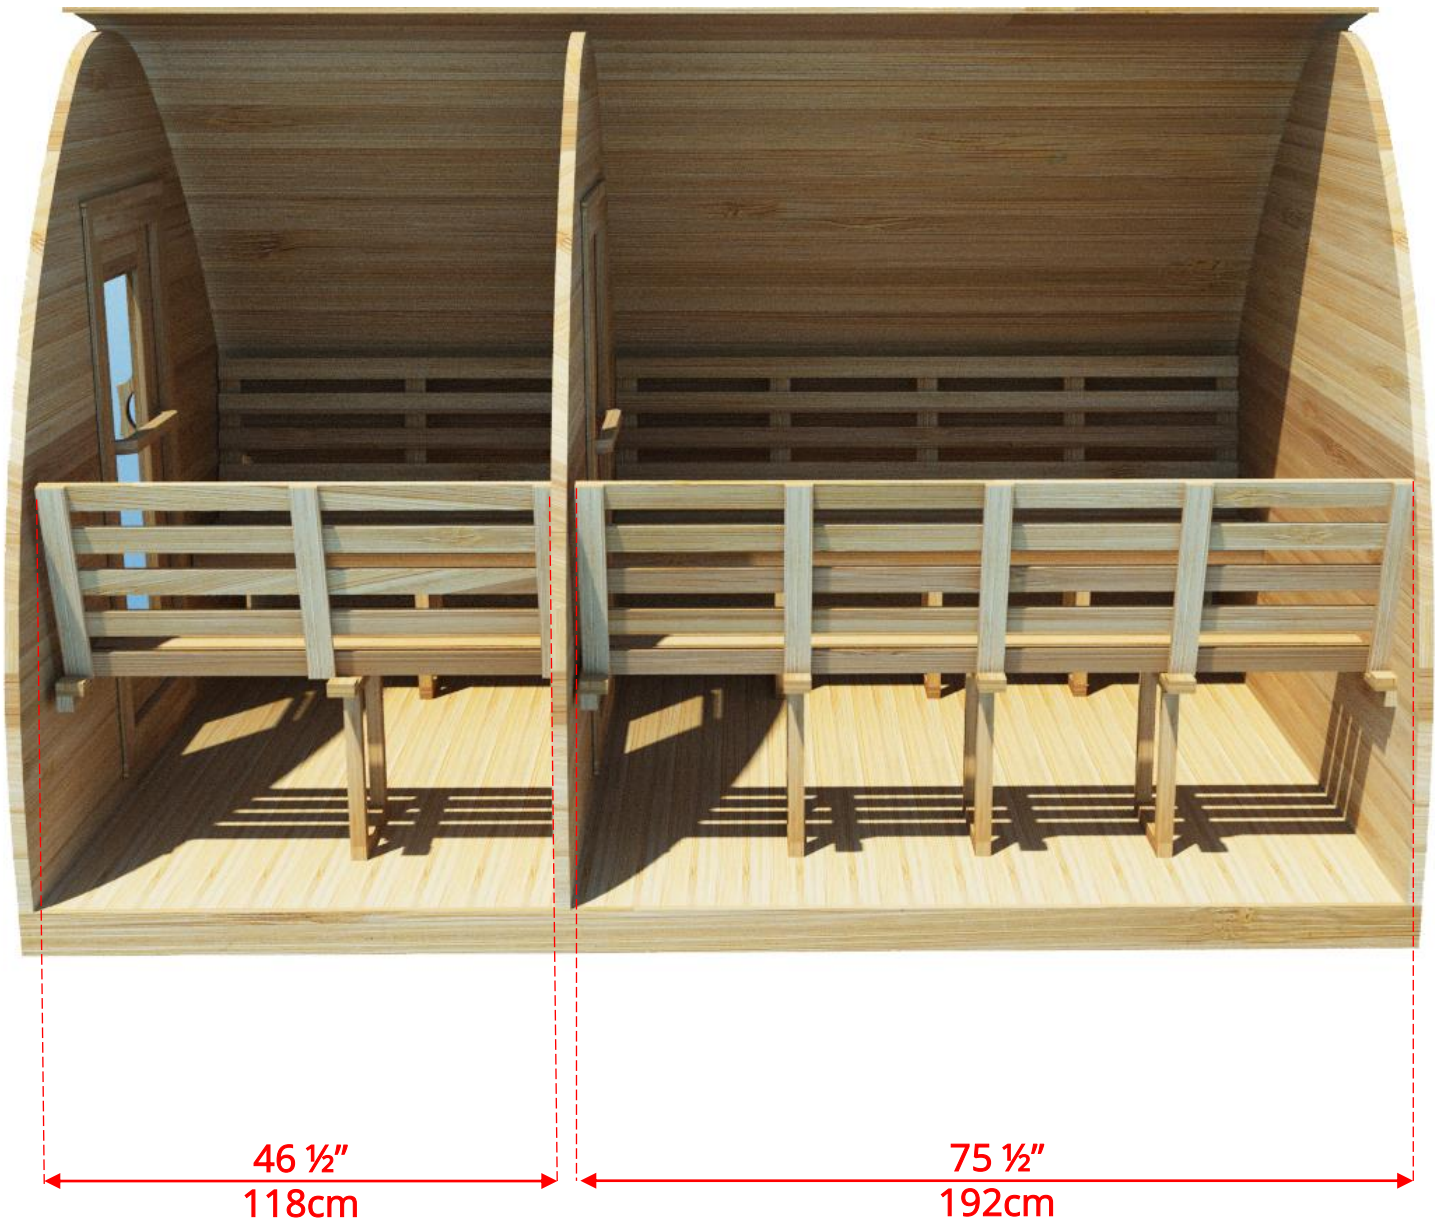

PSMINIC/PSMINICKN

7' x 7' Western Red Cedar Mini Pod Sauna with Changeroom

PSMINIC/PSMINICKN

7' x 7' Western Red Cedar Mini Pod Sauna with Changeroom

PSMINIC/PSMINICKN

7' x 7' Western Red Cedar Mini Pod Sauna with Changeroom

Side Wall Benches

PSMINIC/PSMINICKN

7' x 7' Western Red Cedar Mini Pod Sauna with Changeroom

Side Wall Benches

PSMINIC/PSMINICKN

7' x 7' Western Red Cedar Mini Pod Sauna with Changeroom

L Bench on Back & 1 Side Wall

PSMINIC/PSMINICKN

7' x 7' Western Red Cedar Mini Pod Sauna with Changeroom

L Bench on Back & 1 Side Wall

PSMINIC/PSMINICKN

7' x 7' Western Red Cedar Mini Pod Sauna with Changeroom

Wood Burning Heater
Only available with Side Wall Bench Option

PSMINIC/PSMINICKN

7' x 7' Western Red Cedar Mini Pod Sauna with Changeroom

Pod Shaped Window in Back Wall

59 ½" (151cm) x 42" (107cm)

Available with L Bench or Side wall bench layout

*** Only available with Electric Heater**