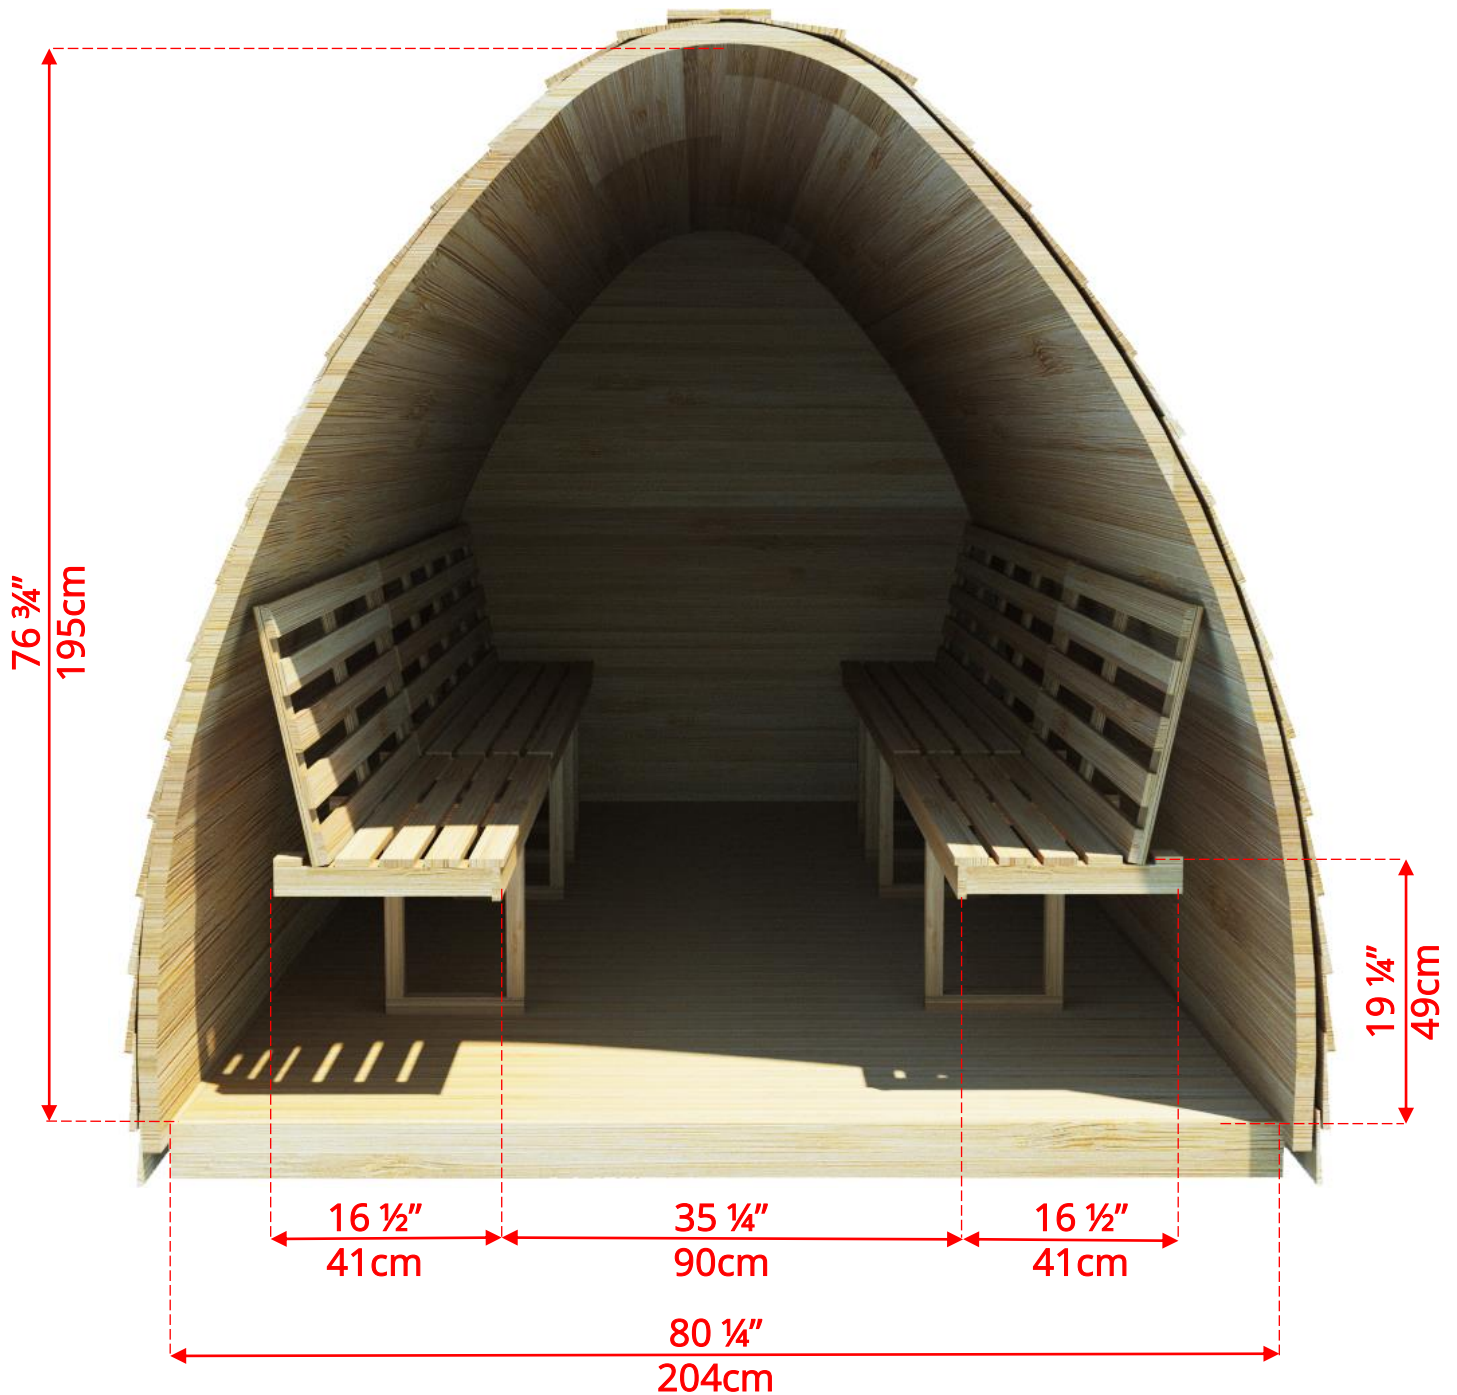

PSMINIC/PSMINICKN

7' x 7' Western Red Cedar Mini Pod Sauna with Changeroom

PSMINIC/PSMINICKN

7' x 7' Western Red Cedar Mini Pod Sauna with Changeroom

PSMINIC/PSMINICKN

7' x 7' Western Red Cedar Mini Pod Sauna with Changeroom

Side Wall Benches

PSMINIC/PSMINICKN

7' x 7' Western Red Cedar Mini Pod Sauna with Changeroom

Side Wall Benches

PSMINIC/PSMINICKN

7' x 7' Western Red Cedar Mini Pod Sauna with Changeroom

L Bench on Back & 1 Side Wall

PSMINIC/PSMINICKN

7' x 7' Western Red Cedar Mini Pod Sauna with Changeroom

Pod Shaped Window in Back Wall

59 ½" (151cm) x 42" (107cm)

Available with L Bench or Side wall bench layout

*** Only available with Electric Heater**

PSMINIC/PSMINICKN

7' x 7' Western Red Cedar Mini Pod Sauna with Changeroom

Rectangle Window in Back Wall

20" (50cm) x 30" (76cm)

Available with L Bench or Side wall bench layout

*** Only available with Electric Heater**