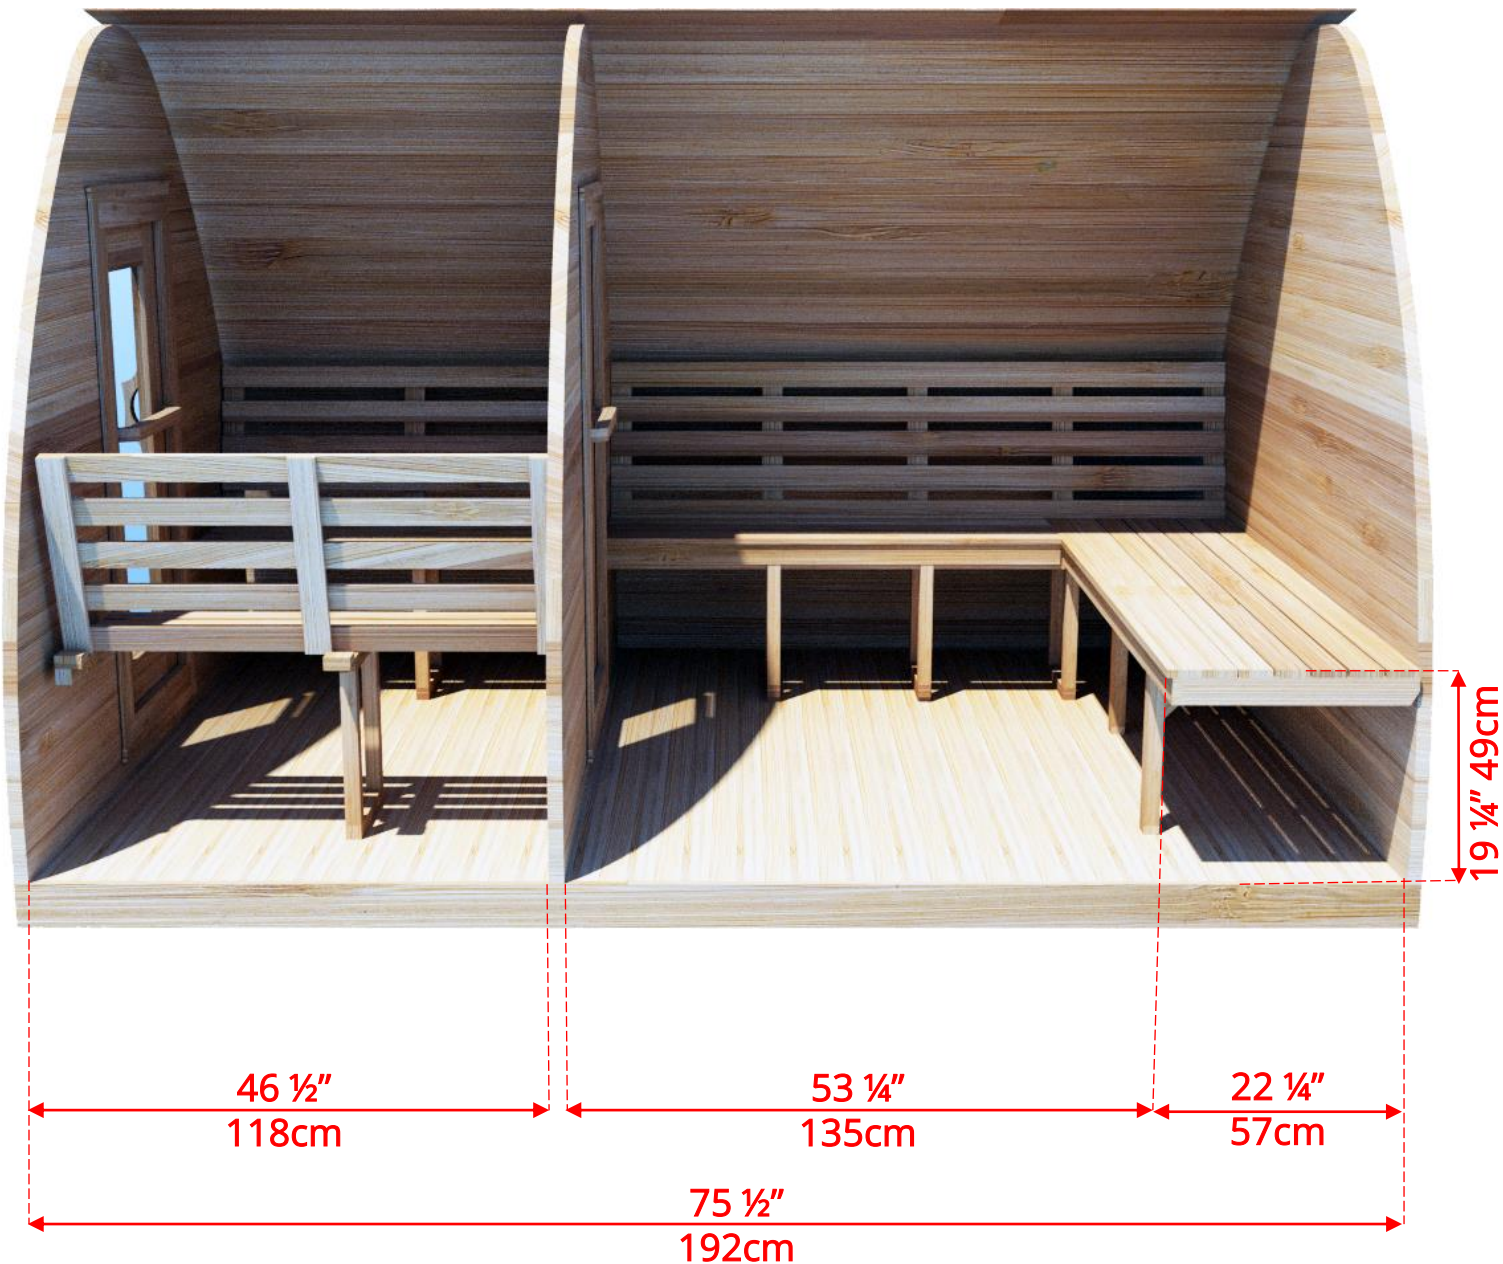

Side Wall Benches

PSMINIC/PSMINICKN

7' x 7' Western Red Cedar Mini Pod Sauna with Changeroom

Side Wall Benches

PSMINIC/PSMINICKN

7' x 7' Western Red Cedar Mini Pod Sauna with Changeroom

L Bench on Back & 1 Side Wall

PSMINIC/PSMINICKN

7' x 7' Western Red Cedar Mini Pod Sauna with Changeroom

L Bench on Back & 1 Side Wall

PSMINIC/PSMINICKN

7' x 7' Western Red Cedar Mini Pod Sauna with Changeroom

Wood Burning Heater
Only available with Side Wall Bench Option

PSMINIC/PSMINICKN

7' x 7' Western Red Cedar Mini Pod Sauna with Changeroom

Pod Shaped Window in Back Wall

59 ½" (151cm) x 42" (107cm)

Available with L Bench or Side wall bench layout

*** Only available with Electric Heater**

PSMINIC/PSMINICKN

7' x 7' Western Red Cedar Mini Pod Sauna with Changeroom

Rectangle Window in Back Wall

20" (50cm) x 30" (76cm)

Available with L Bench or Side wall bench layout

*** Only available with Electric Heater**