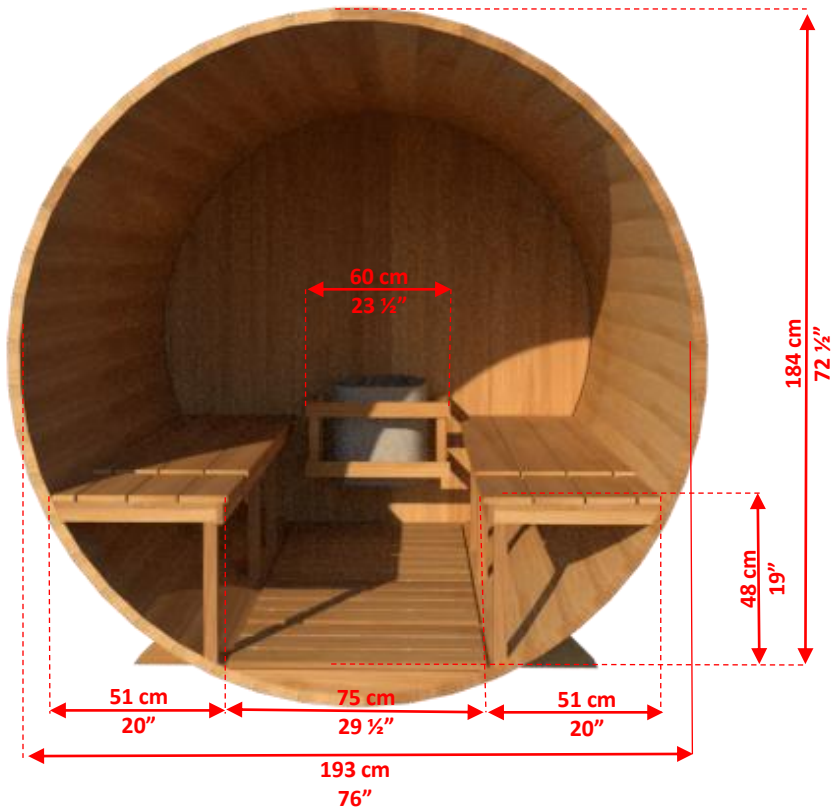

# CTC2345W Barrel Sauna

08/2023

Manufactured by:

tel: 888-923-9813 | info@leisurecraft.com | web: www.leisurecraft.com