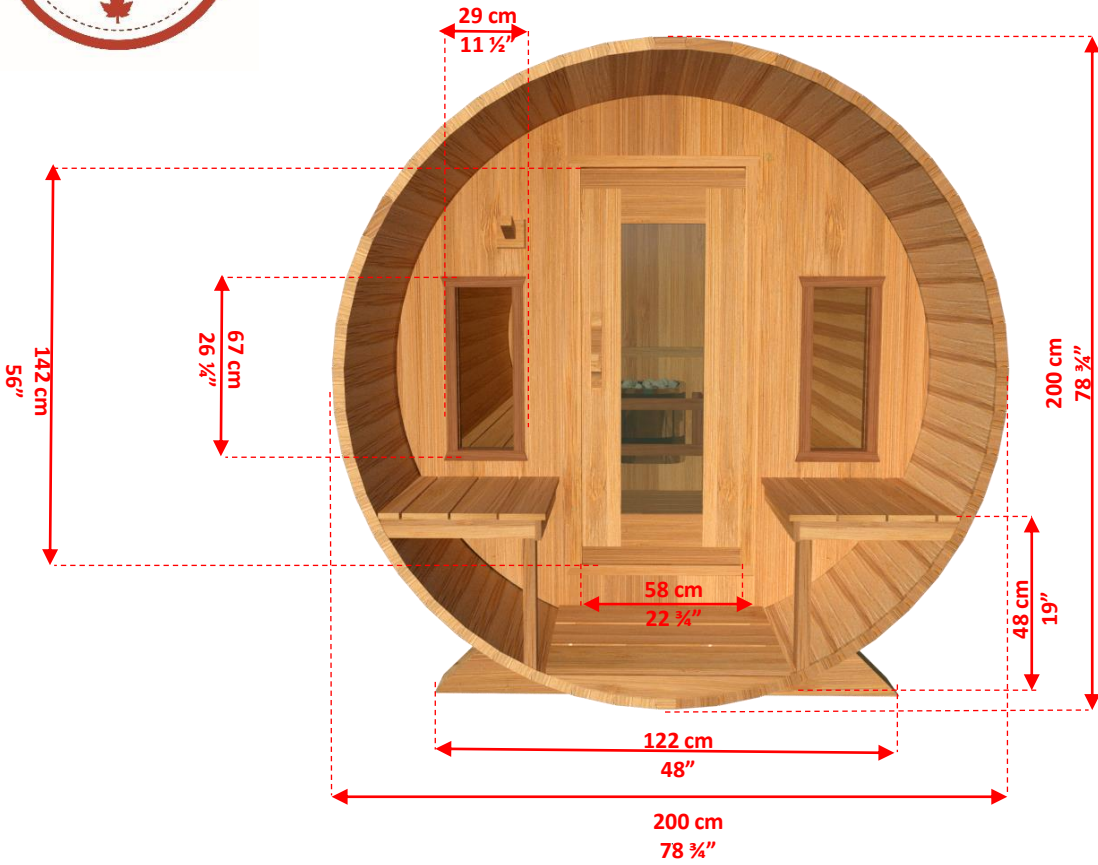

# CTC2345W Barrel Sauna

08/2023

Manufactured by:

tel: 888-923-9813 | info@leisurecraft.com | web: www.leisurecraft.com