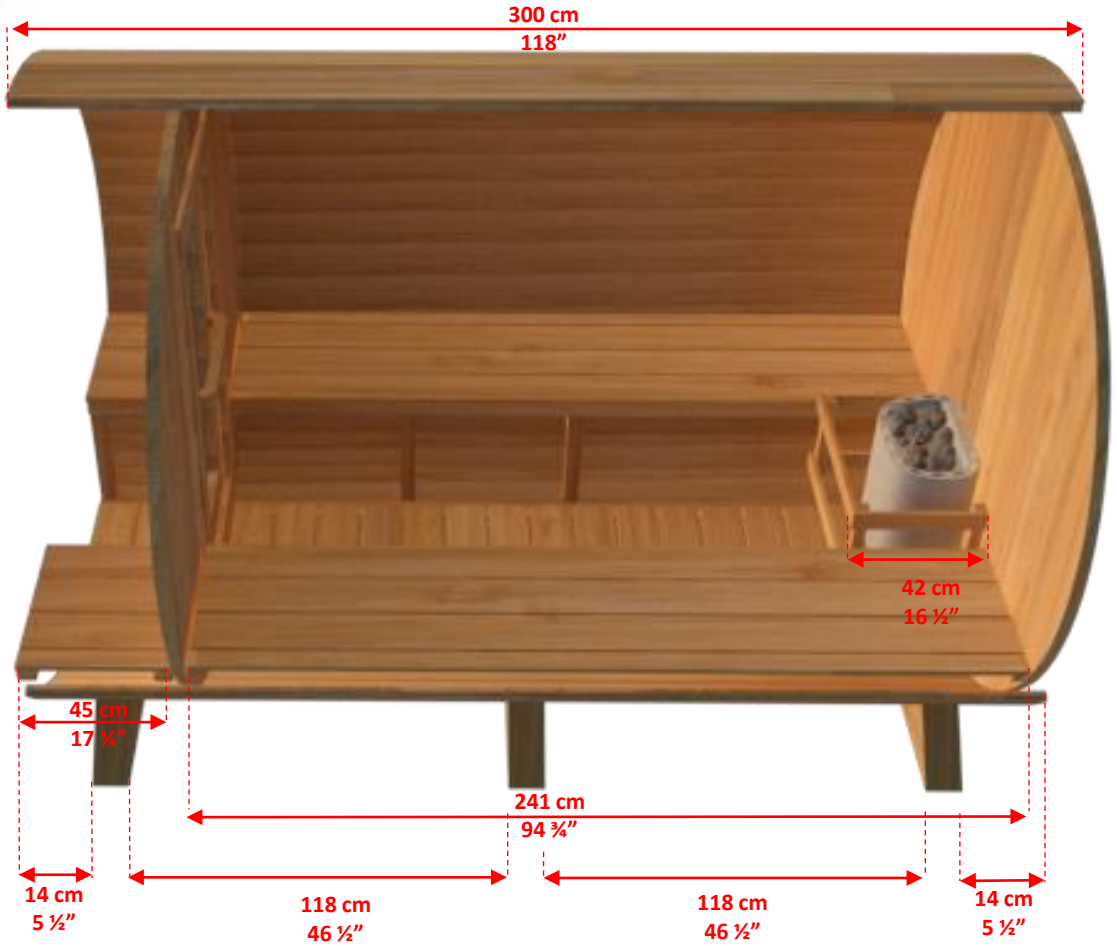

CTC2345W Barrel Sauna

Manufactured by:

tel: 888-923-9813 | info@leisurecraft.com | web: www.leisurecraft.com