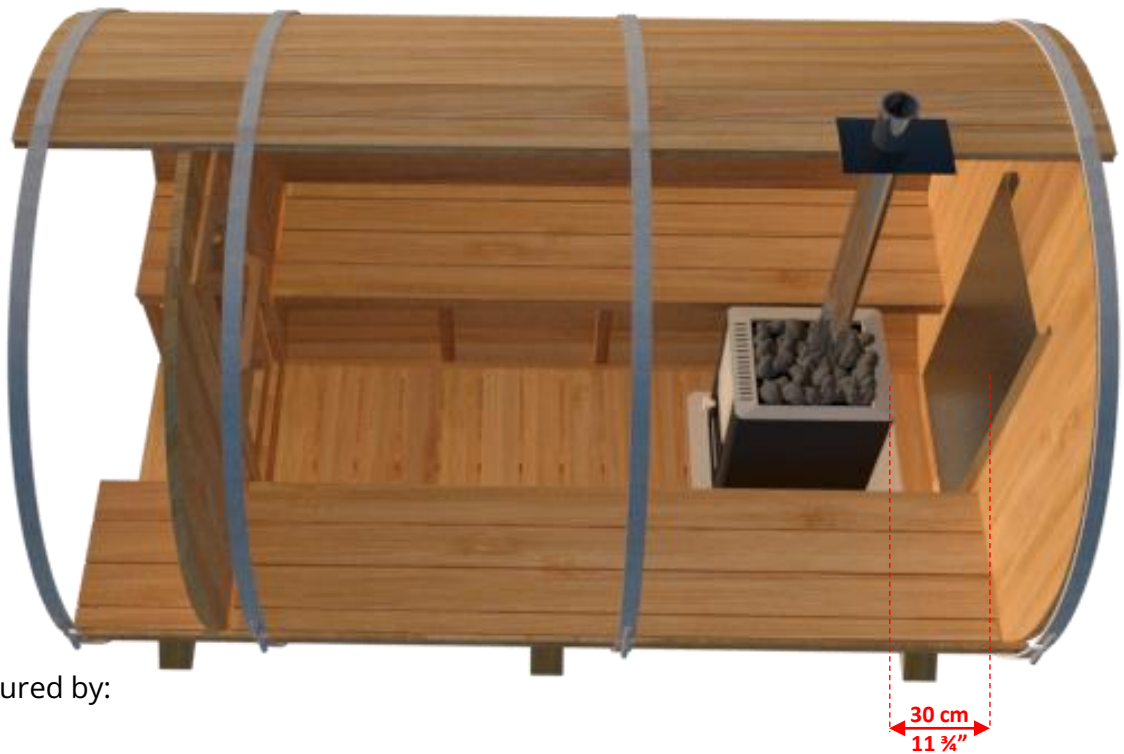

CTC2345W Barrel Sauna

Manufactured by:

tel: 888-923-9813 | info@leisurecraft.com | web: www.leisurecraft.com