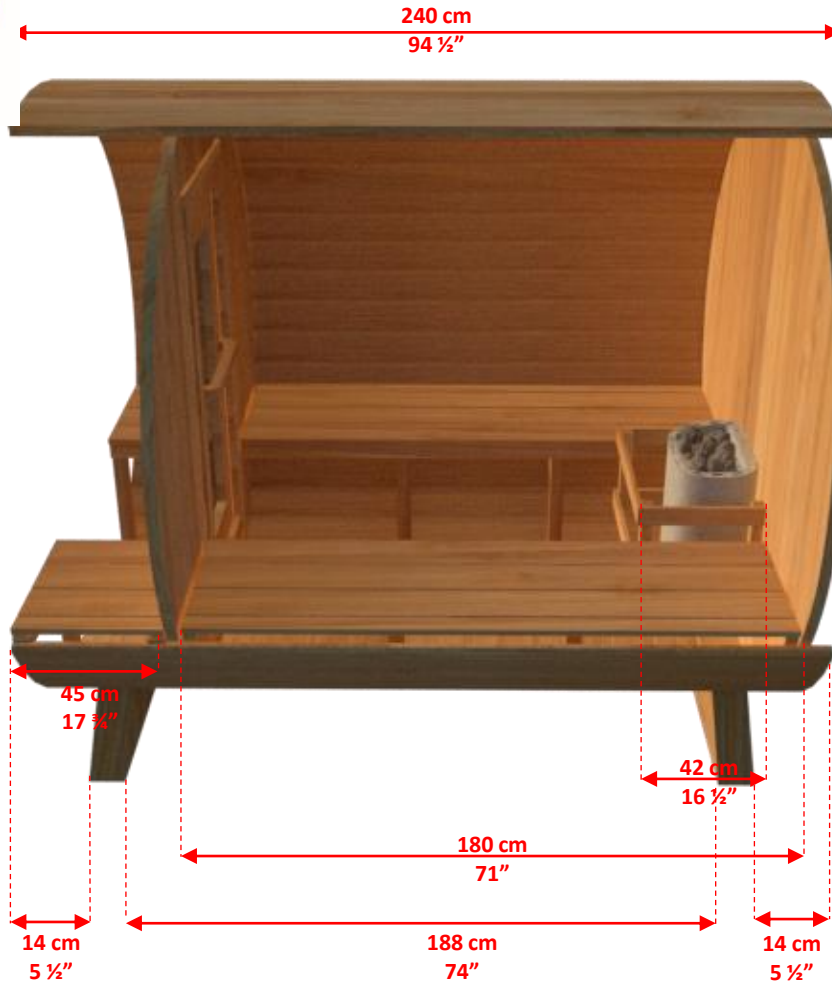

CTC2245W Barrel Sauna

Manufactured by:

tel: 888-923-9813 | info@leisurecraft.com | web: www.leisurecraft.com

CTC2245W Barrel Sauna

Manufactured by:

tel: 888-923-9813 | info@leisurecraft.com | web: www.leisurecraft.com