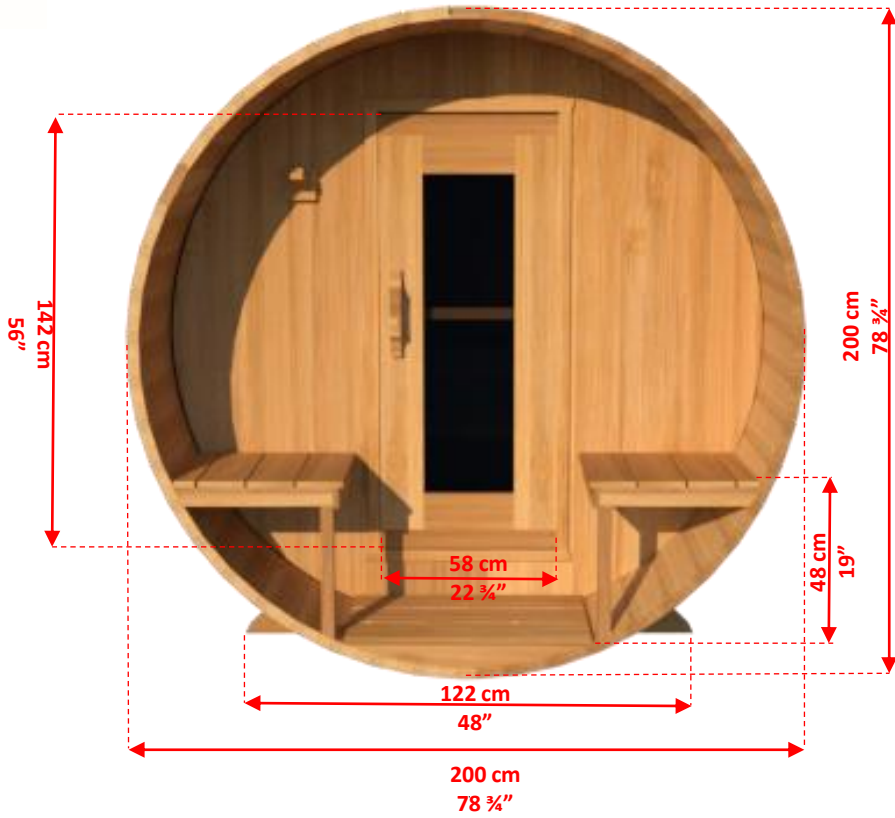

CTC2245W Barrel Sauna

Manufactured by:

tel: 888-923-9813 | info@leisurecraft.com | web: www.leisurecraft.com

CTC2245W Barrel Sauna

Manufactured by:

tel: 888-923-9813 | info@leisurecraft.com | web: www.leisurecraft.com