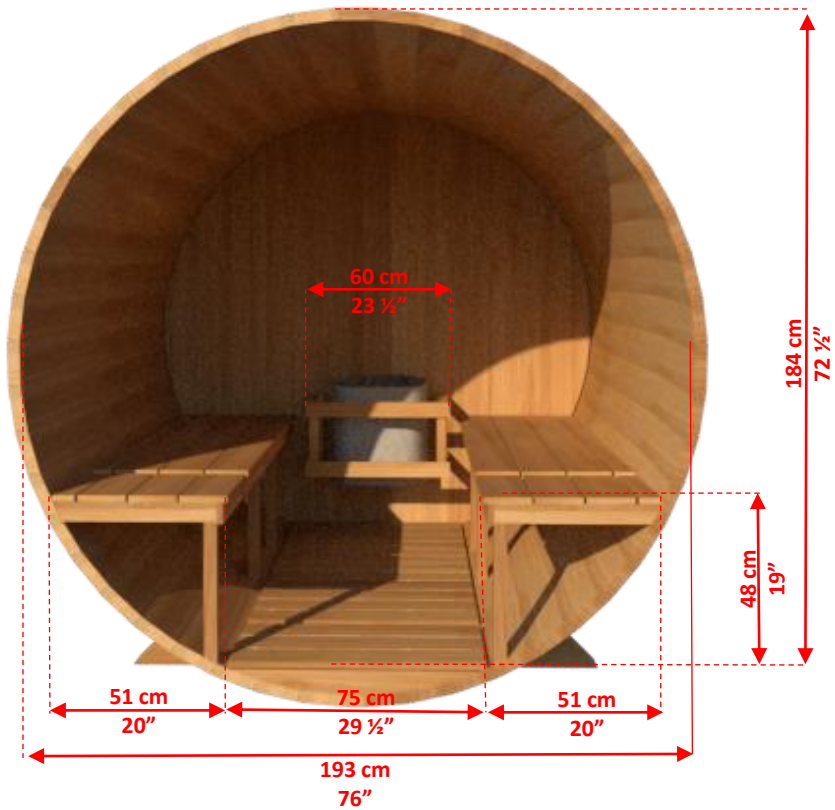

CTC2245W Barrel Sauna

Manufactured by:

tel: 888-923-9813 | info@leisurecraft.com | web: www.leisurecraft.com

CTC2245W Barrel Sauna

Manufactured by:

tel: 888-923-9813 | info@leisurecraft.com | web: www.leisurecraft.com