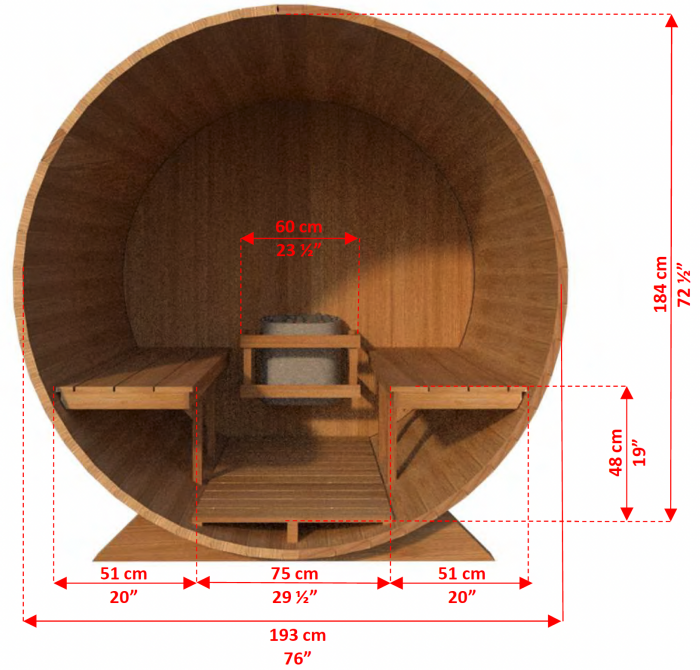

Acadia Sauna

- Seats 2 to 4 people
- 40 amp
- 8kW Heater

Mainely Tubs

HOT TUBS • SWIM SPAS • SAUNAS

100% EMPLOYEE OWNED