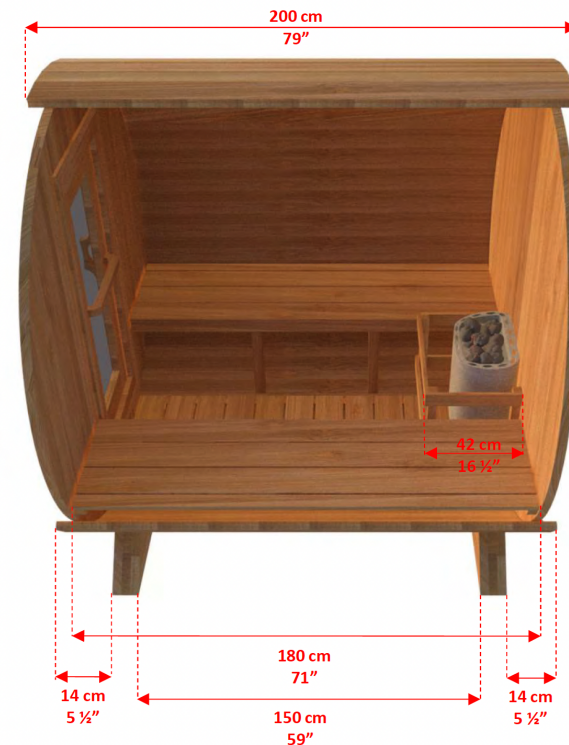

Acadia Sauna

- Seats 2 to 4 people
- 40 amp
- 8kW Heater

Mainely Tubs

HOT TUBS • SWIM SPAS • SAUNAS

100% EMPLOYEE OWNED