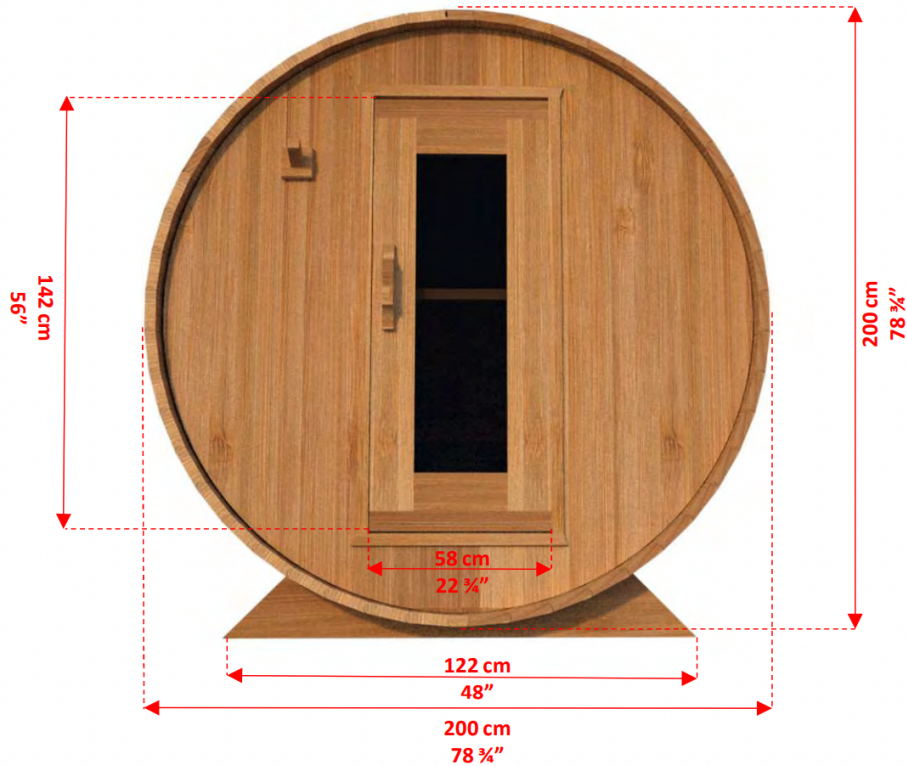

Acadia Sauna

- Seats 2 to 4 people
- 40 amp
- 8kW Heater

Mainely Tubs

HOT TUBS • SWIM SPAS • SAUNAS

100% EMPLOYEE OWNED