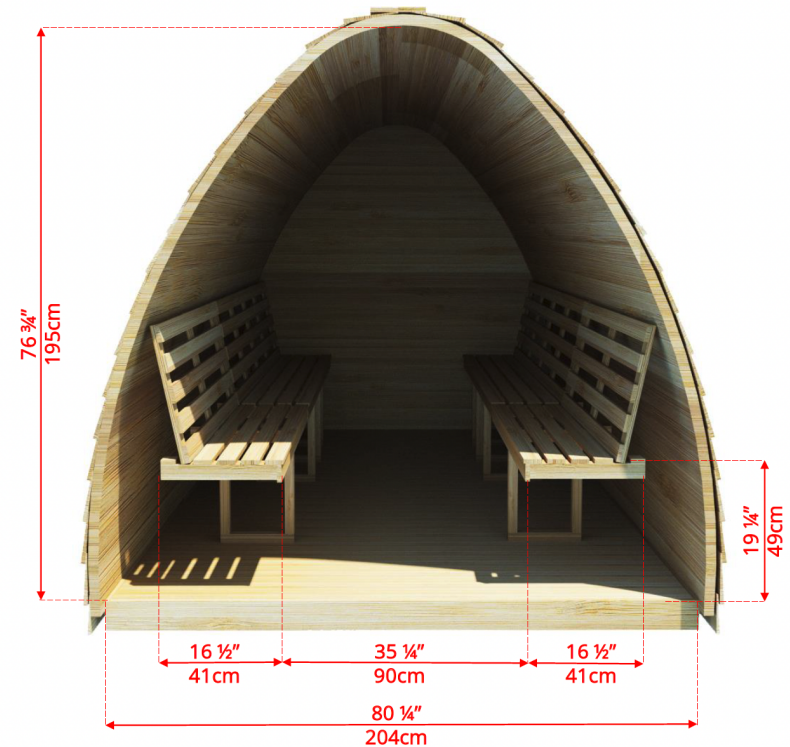

# Katahdin Sauna

- Seats 2 to 4 people
- 40 amp
- 8kW Heater
- Change Room