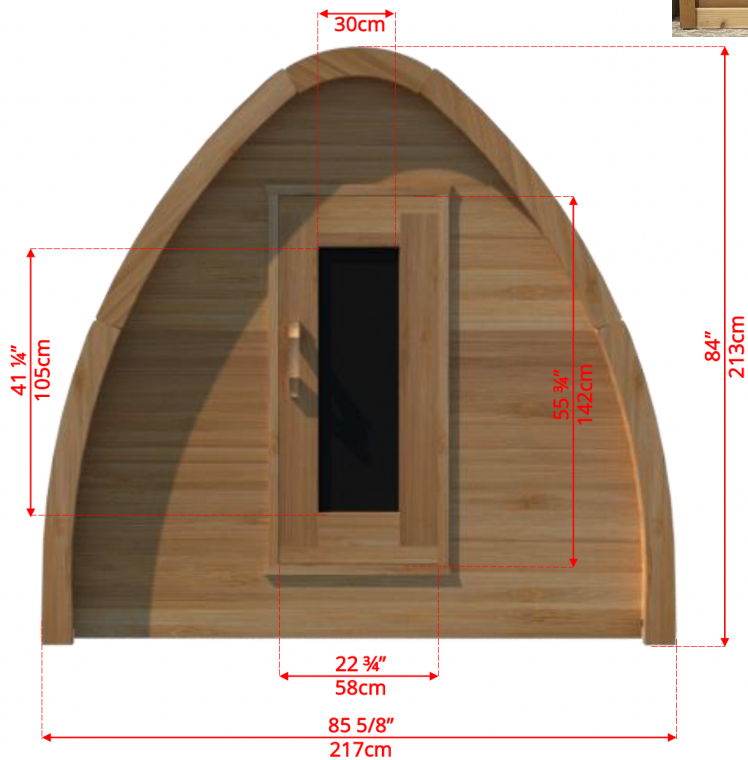

# Katahdin Sauna

- Seats 2 to 4 people
- 40 amp
- 8kW Heater
- Change Room