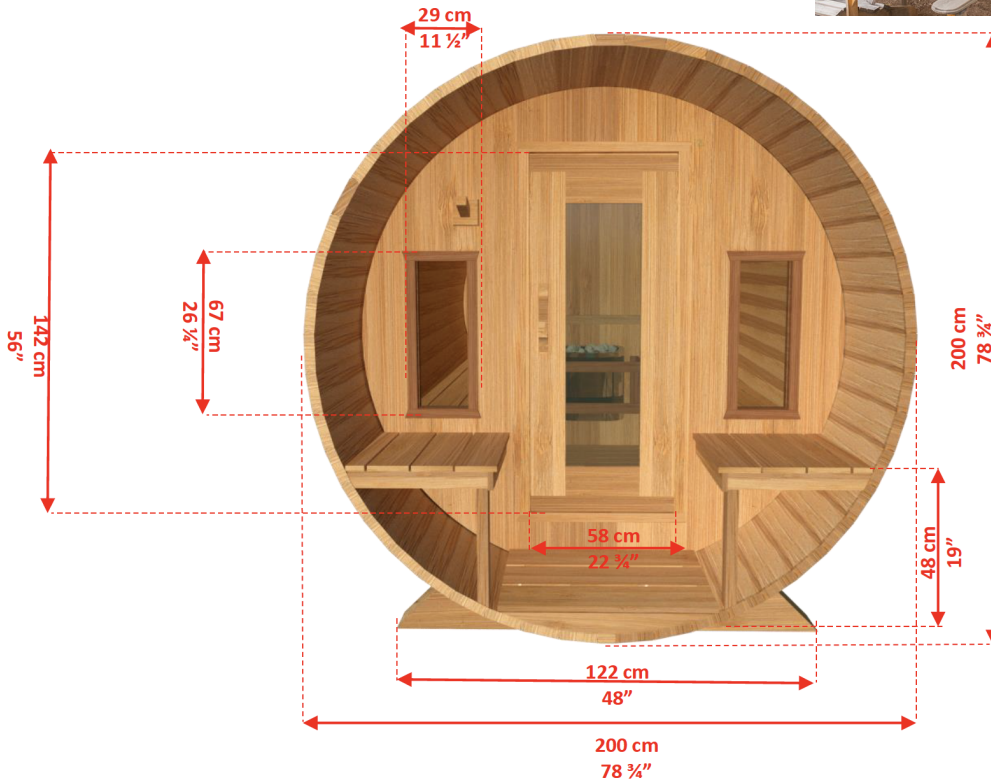

# Kennebec Sauna

- Seats 2 to 6 people
- 40 amp
- 8kW Heater