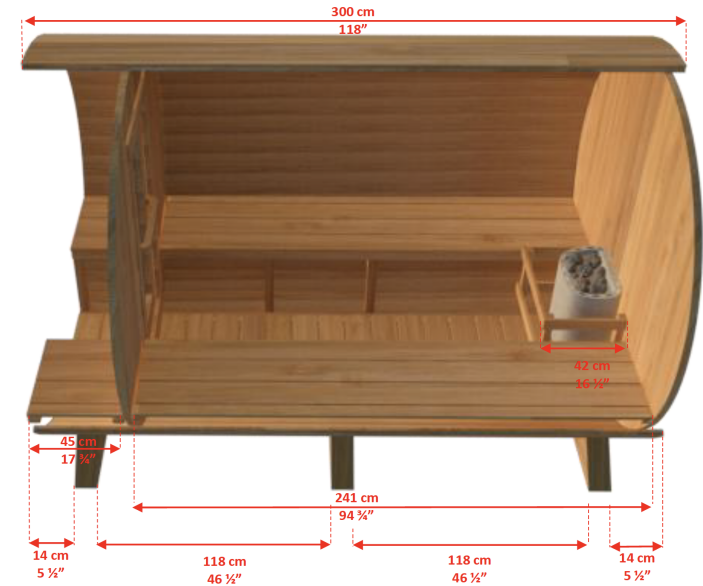

# Kennebec Sauna

- Seats 2 to 6 people
- 40 amp
- 8kW Heater