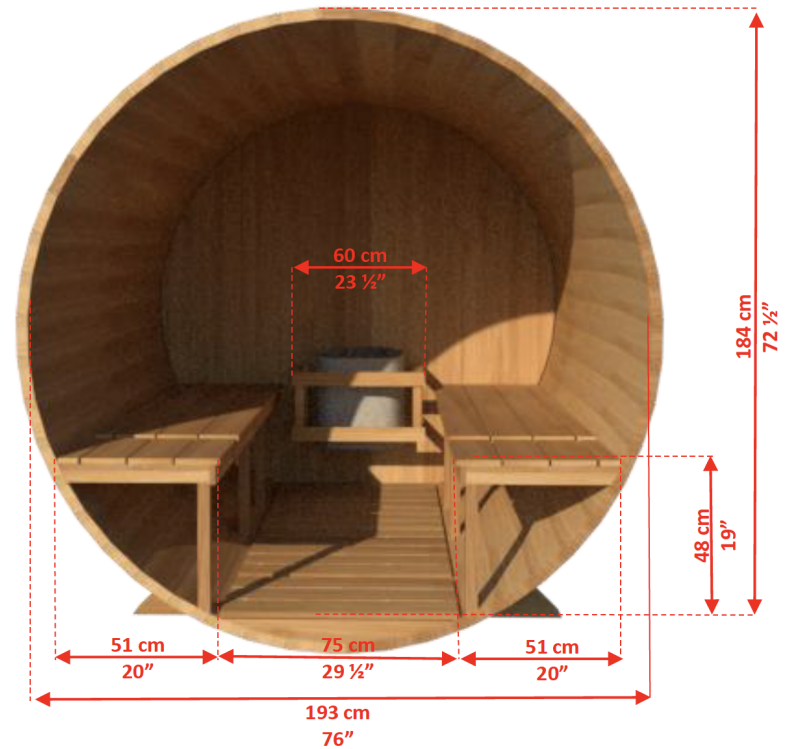

# Kennebec Sauna

- Seats 2 to 6 people
- 40 amp
- 8kW Heater