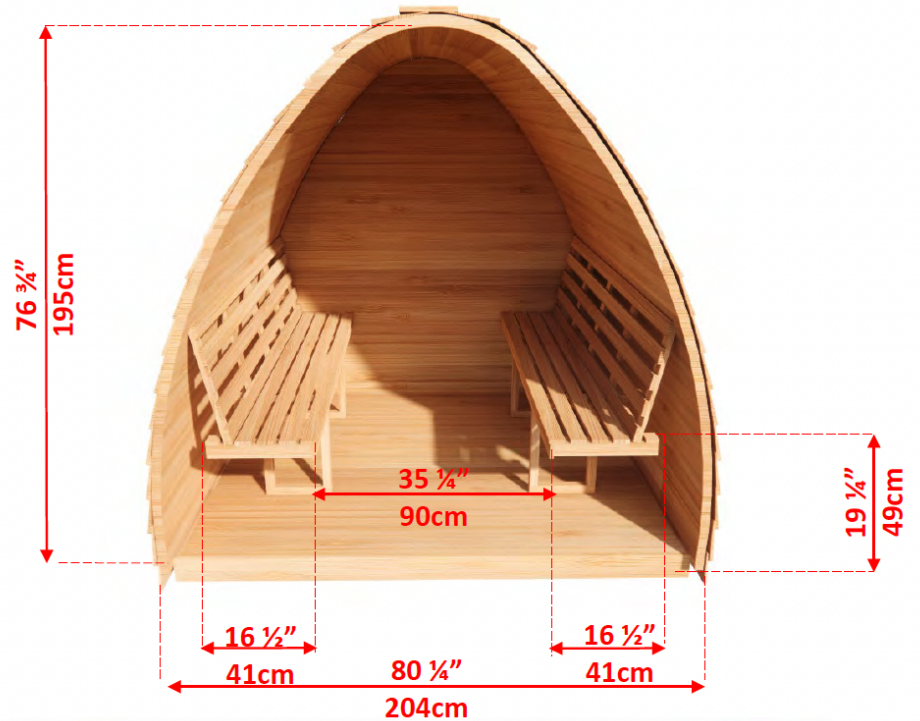

Penobscot Sauna

- Seats 2 to 4 people
- 40 amp
- 8kW Heater

Mainely Tubs

HOT TUBS • SWIM SPAS • SAUNAS

100% EMPLOYEE OWNED