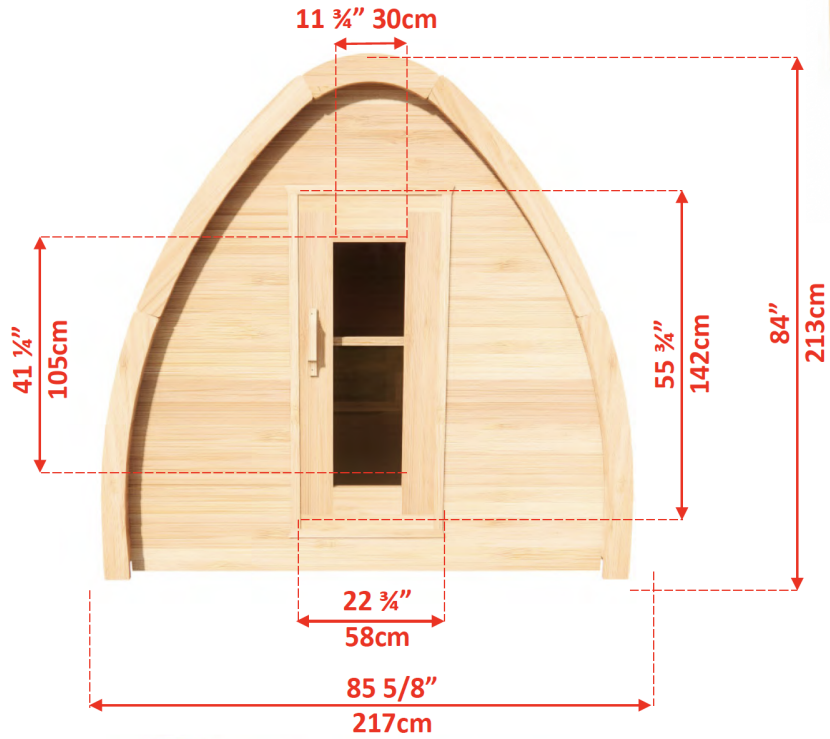

Penobscot Sauna

- Seats 2 to 4 people
- 40 amp
- 8kW Heater

Mainely Tubs

HOT TUBS • SWIM SPAS • SAUNAS

100% EMPLOYEE OWNED