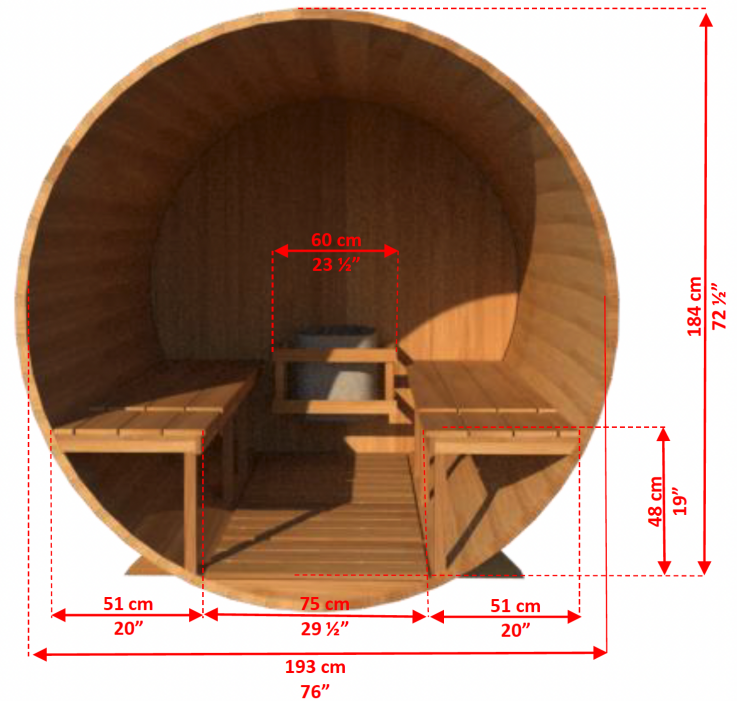

Sebago Sauna

- Seats 2 to 4 people
- 40 amp
- 8kW Heater

Mainely Tubs

HOT TUBS • SWIM SPAS • SAUNAS

100% EMPLOYEE OWNED