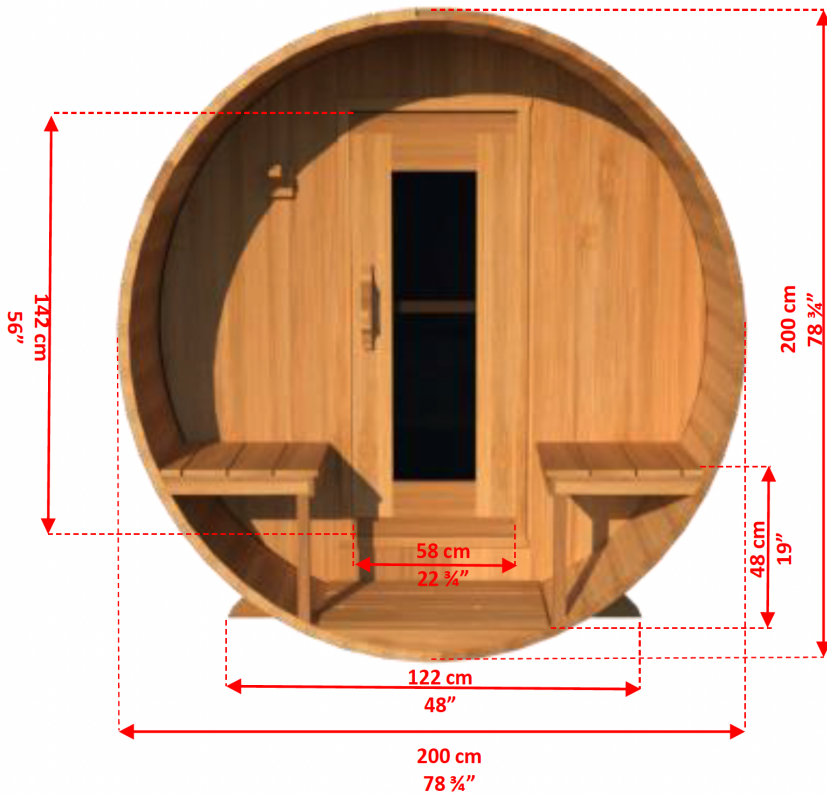

Sebago Sauna

- Seats 2 to 4 people
- 40 amp
- 8kW Heater

Mainely Tubs

HOT TUBS • SWIM SPAS • SAUNAS

100% EMPLOYEE OWNED