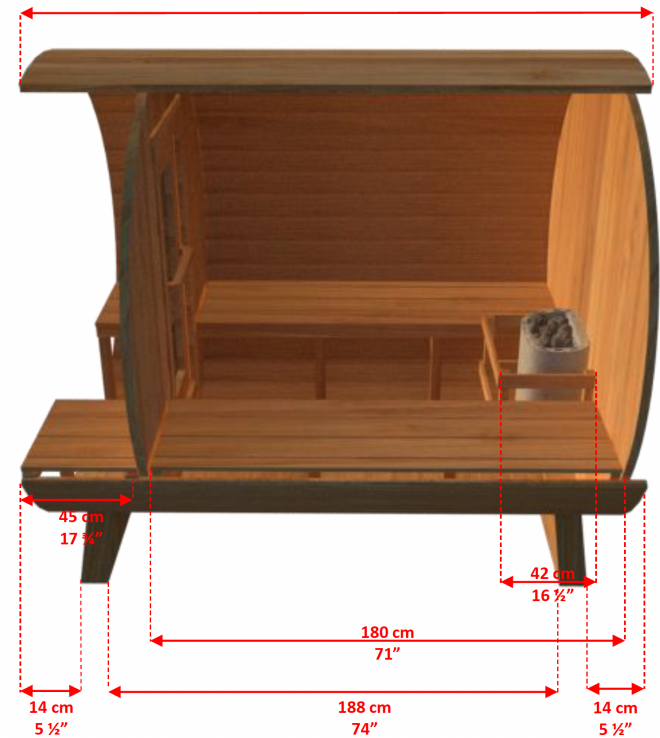

Sebago Sauna

- Seats 2 to 4 people
- 40 amp
- 8kW Heater

Mainely Tubs

HOT TUBS • SWIM SPAS • SAUNAS

100% EMPLOYEE OWNED