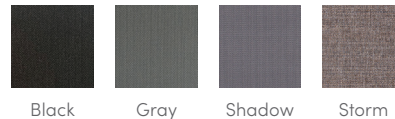

## SHELL COLORS

## CABINET AND SHELL COLOR OPTIONS\*

Cabinet Colors	Java	Charcoal	Blackwood	Linen	Brushed Nickel
<b>Shell Colors</b>	Alpine White Ice Gray Ivory Tuscan Sun Pebble	Alpine White Ice Gray Platinum Tuscan Sun Pebble	Alpine White Ice Gray Platinum	Alpine White Ivory Tuscan Sun Pebble	Alpine White Ice Gray Platinum