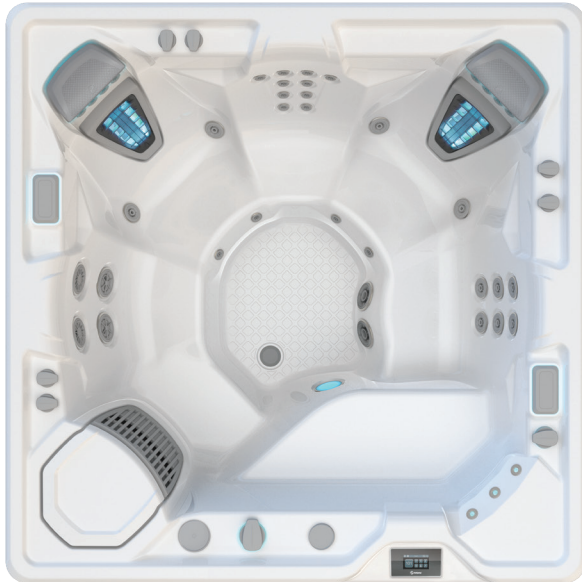

HIGHLIFE® COLLECTION VANGUARD®