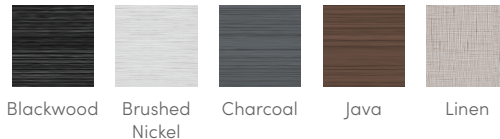

CABINET COLORS