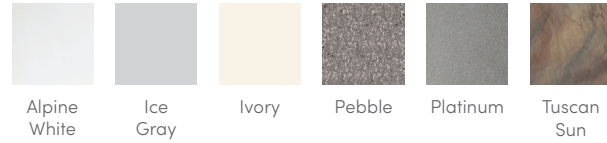

## SHELL COLORS

## CABINET AND SHELL COLOR OPTIONS\*

Cabinet Colors	Java	Charcoal	Blackwood	Linen	Brushed Nickel
<b>Shell Colors</b>	Alpine White Ice Gray Ivory Tuscan Sun Pebble	Alpine White Ice Gray Platinum Tuscan Sun Pebble	Alpine White Ice Gray Platinum	Alpine White Ivory Tuscan Sun Pebble	Alpine White Ice Gray Platinum