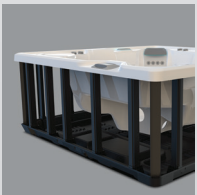

Polymer Substructure
& Base Pan