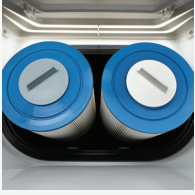

Dual Action Filtration
SilentFlo Circulation