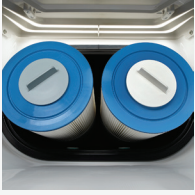

LIMELIGHT® COLLECTION

PULSE®

FreshWater® IQ
System Ready

Dual Action Filtration
SilentFlo Circulation

FiberCor®
High-Density Insulation

Color LCD Display

*Shown with Alpine White Shell
and Coastal Gray Cabinet*

People	Seating	Jets	Voltage
7 Seats	Open	49 Jets	230 V

Size
7'5" x 7'5" x 38" | 226 cm x 226 cm x 97 cm

Water Care
FreshWater®IQ System Ready

LIMELIGHT® COLLECTION

PULSE®

SHELL COLORS*

CABINET COLORS*

COVER COLORS