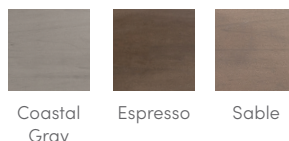

People	Seating	Jets	Voltage
7 Seats	Open	49 Jets	230 V

Size
7'5" x 7'5" x 38" | 226 cm x 226 cm x 97 cm

Water Care
FreshWater®IQ System Ready

LIMELIGHT® COLLECTION

PULSE®

SHELL COLORS*

CABINET COLORS*

COVER COLORS